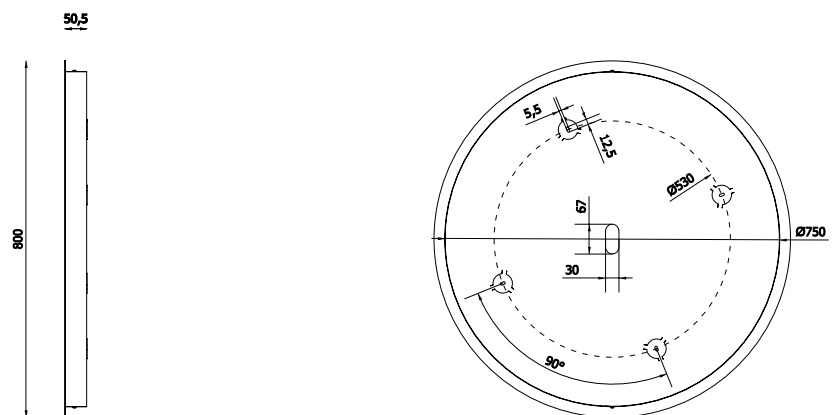

PIASTRA INTERNA / INTERNAL PLATE