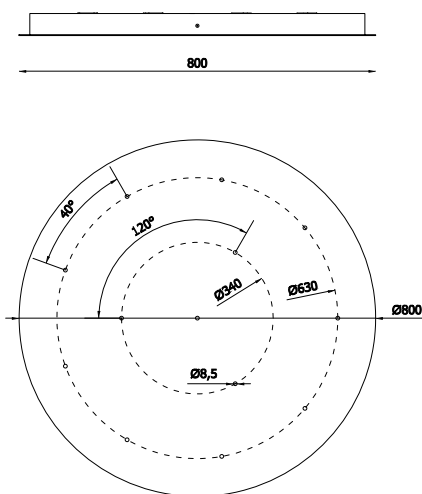

A-Piastre / Plates (Glo, Lit, MoM)

TECHNICAL SHEET

AA01-T-80-13 WHITE

Mounting: a soffitto / ceiling

Environment: Indoor - IP20

Materials: Metallo / Metal

Information: Round plate with max 13 fittings

AA18-T-80-13 TITANIUM

Mounting: a soffitto / ceiling

Environment: Indoor - IP20

Materials: Metallo / Metal

Information: Round plate with max 13 fittings

AA01-T-80-13

AA18-T-80-13

PIASTRA ESTERNA / EXTERNAL PLATE