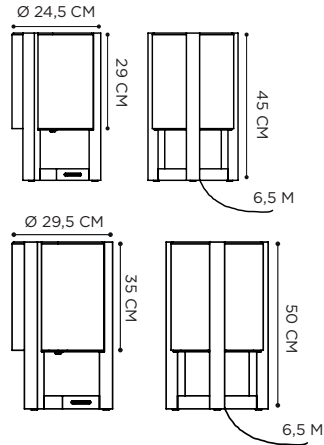

# TRISTAR

TEAK

POWDER COATED ALUMINIUM: ANTHRACITE/WHITE

MOUTHBLOWN GLASS: CLEAR/SMOKE

REFERENCE	DESCRIPTION	LIGHTBULB SOCKET	WATT	K	LM	INPUT	IP	EEC
TRS045CL	45 CM - TEAK - CLEAR	E27 - DECORATIVE LED INCLUDED	4 W	2200	280	230V	43	A-G
TRS045SM	45 CM - TEAK - SMOKE	E27 - DECORATIVE LED INCLUDED	4 W	2200	280	230V	43	A-G
TRS050CL	50 CM - TEAK - CLEAR	E27 - DECORATIVE LED INCLUDED	4 W	2200	280	230V	43	A-G
TRS050SM	50 CM - TEAK - SMOKE	E27 - DECORATIVE LED INCLUDED	4 W	2200	280	230V	43	A-G
TRS045ACL	45 CM - ANTHRACITE - CLEAR	E27 - DECORATIVE LED INCLUDED	4 W	2200	280	230V	43	A-G
TRS045WRCL	45 CM - WHITE - CLEAR	E27 - DECORATIVE LED INCLUDED	4 W	2200	280	230V	43	A-G
TRS045ASM	45 CM - ANTHRACITE - SMOKE	E27 - DECORATIVE LED INCLUDED	4 W	2200	280	230V	43	A-G
TRS045WRSM	45 CM - WHITE - SMOKE	E27 - DECORATIVE LED INCLUDED	4 W	2200	280	230V	43	A-G
TRS050ACL	50 CM - ANTHRACITE - CLEAR	E27 - DECORATIVE LED INCLUDED	4 W	2200	280	230V	43	A-G
TRS050WRCL	50 CM - WHITE - CLEAR	E27 - DECORATIVE LED INCLUDED	4 W	2200	280	230V	43	A-G
TRS050ASM	50 CM - ANTHRACITE - SMOKE	E27 - DECORATIVE LED INCLUDED	4 W	2200	280	230V	43	A-G
TRS050WRSM	50 CM - WHITE - SMOKE	E27 - DECORATIVE LED INCLUDED	4 W	2200	280	230V	43	A-G

CORD LENGTH 6,5 METER

TRISTAR 50 & 45 CM TEAK WITH SMOKE GLASS

TRISTAR 50 & 45 CM TEAK WITH CLEAR GLASS