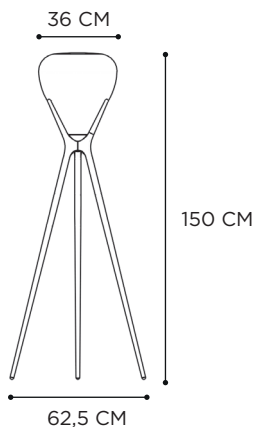

MEDUZ

POWDER COATED ALUMINIUM: ANTHRACITE/PEBBLE

MOUTHBLOWN GLASS: SMOKE

REFERENCE	DESCRIPTION	LIGHTBULB SOCKET	WATT	K	LM	INPUT	IP	EEC
MDZ15OASM	 ANTHRACITE - SMOKE	E27 - DECORATIVE LED INCLUDED 4 W	2200	280	230V	43	A-G	
MDZ15OPBSM	 PEBBLE - SMOKE	E27 - DECORATIVE LED INCLUDED 4 W	2200	280	230V	43	A-G	