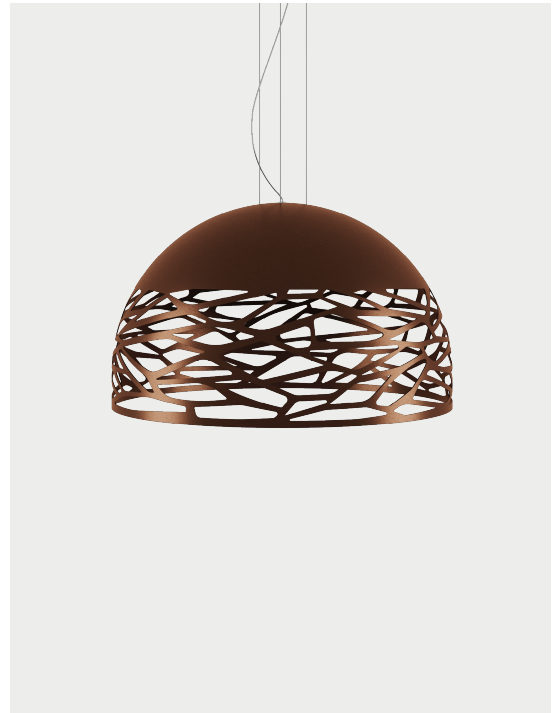

Kelly,  
design by Andrea Tosetto, 2015

Suspension

Seductive beauty with a bold personality thanks to the strong and precise laser cuts, which lighten the metal of the lampshade and create an intriguing play of light and shadow. Kelly is a multifaceted family of suspension and wall lamps that stand out with elegance in any living space thanks to the variety of available forms and finishes.

Kelly Medium Dome 60	Light source	Frame: Metal	Diffuser: Glass	Code
	E27 Classic A60 • 3 x max 46W eco	<input type="radio"/> Matte White 9010	<input type="radio"/> Glossy White	141013
	OR	<input type="radio"/> Coppery Bronze	<input type="radio"/> Glossy White	141014
	E27 CFL [compact] • 3 x max 23W	<input type="radio"/> Matte Black 9005	<input type="radio"/> Glossy White	141018
	OR	<input type="radio"/> Matte Champagne	<input type="radio"/> Glossy White	141020
	E27 LED • 3 x max available			

## Kelly Medium Dome 60, *design by Andrea Tosetto, 2015*