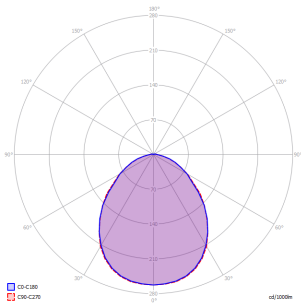

LODES

Kelly Medium Dome 60, *design by Andrea Tosetto, 2015*

Polar diagram