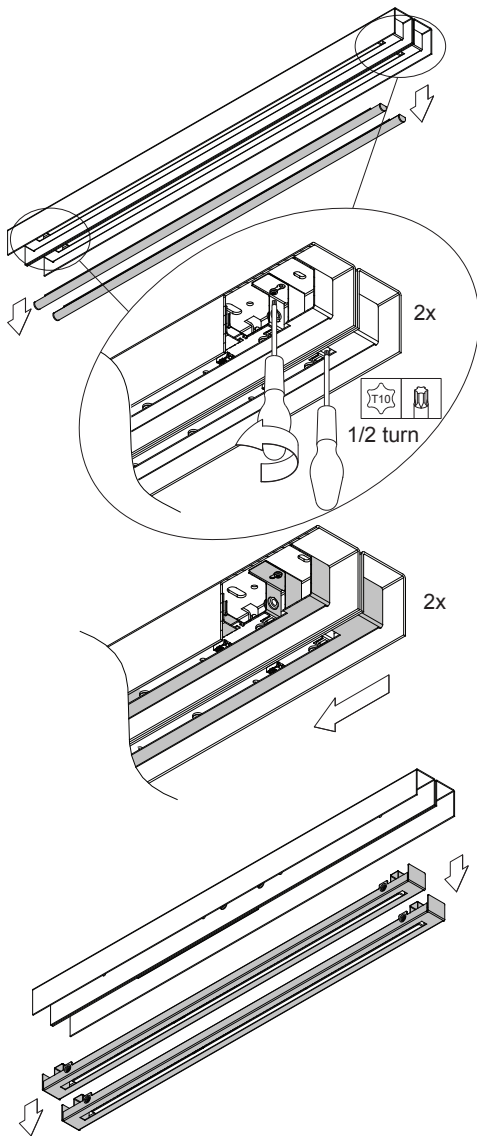

# UNITED LED 974mm/1274mm 2x LED GI

133903XX\_133904XX\_133905XX\_133933XX\_133934XX\_133935XX\_133913XX\_133914XX\_133915XX\_133943XX\_133944XX\_133945XX

screws not included!

dali/pushdim		1-10V	
L		L	
N		N	
⊕		⊕	
Da/Ls		-	
Da/N			