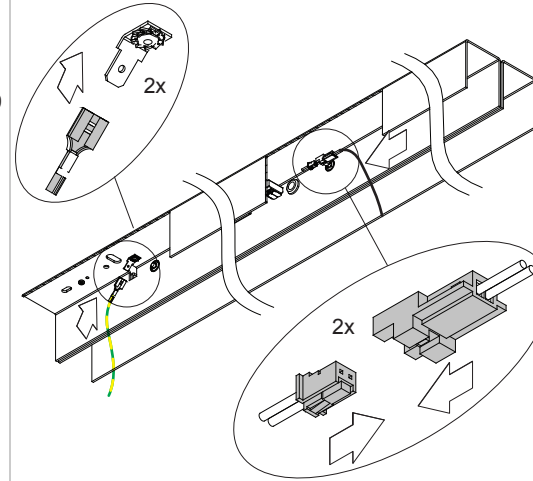

# UNITED LED 974mm/1274mm 2x LED GI

133903XX\_133904XX\_133905XX\_133933XX\_133934XX\_133935XX\_133913XX\_133914XX\_133915XX\_133943XX\_133944XX\_133945XX

screws not included!

dali/pushdim		1-10V	
L		L	
N		N	
⊕		⊕	
Da/Ls		-	
Da/N			