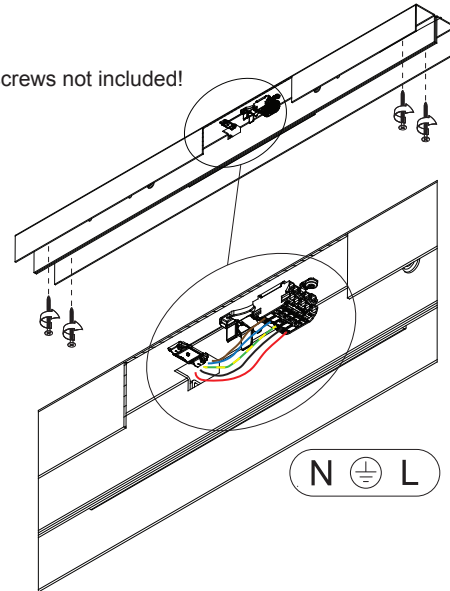

# UNITED LED 974mm/1274mm 2x LED GI

133903XX\_133904XX\_133905XX\_133933XX\_133934XX\_133935XX\_133913XX\_133914XX\_133915XX\_133943XX\_133944XX\_133945XX

screws not included!

dali/pushdim		1-10V	
L		L	
N		N	
⊕		⊕	
Da/Ls		-	
Da/N			