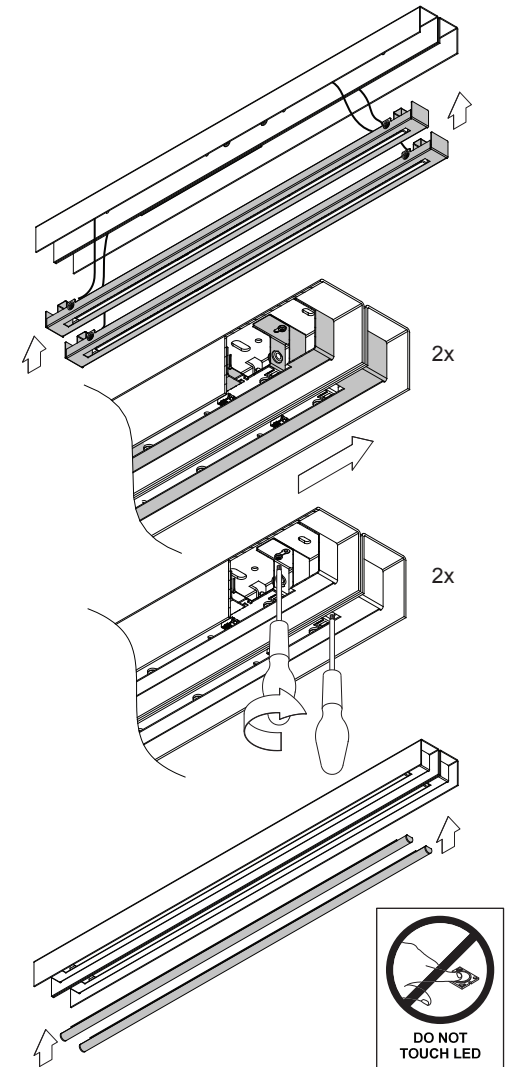

# UNITED LED 974mm/1274mm 2x LED GI

133903XX\_133904XX\_133905XX\_133933XX\_133934XX\_133935XX\_133913XX\_133914XX\_133915XX\_133943XX\_133944XX\_133945XX

screws not included!

dali/pushdim		1-10V	
L		L	
N		N	
⊕		⊕	
Da/Ls		-	
Da/N			