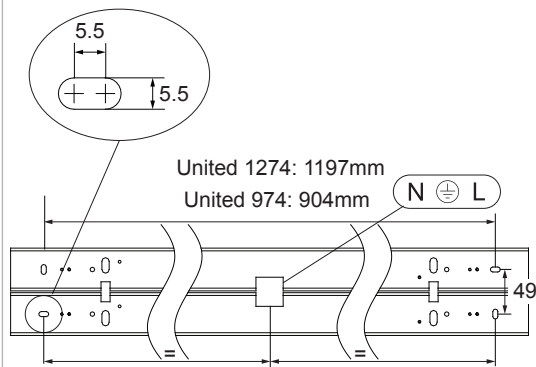

# UNITED LED 974mm/1274mm 2x LED GI

133903XX\_133904XX\_133905XX\_133933XX\_133934XX\_133935XX\_133913XX\_133914XX\_133915XX\_133943XX\_133944XX\_133945XX

screws not included!

dali/pushdim		1-10V	
L		L	
N		N	
⊕		⊕	
Da/Ls		-	
Da/N			