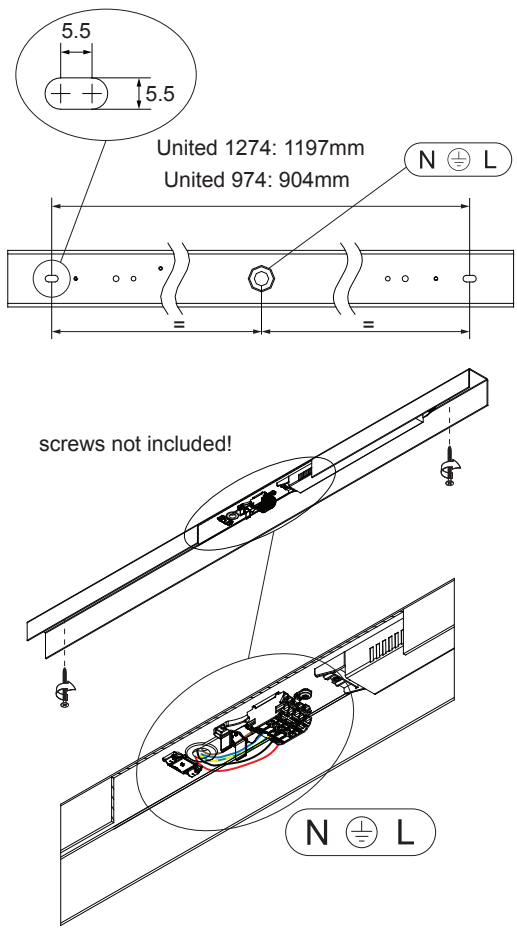

UNITED ASY LED 974mm/1274mm 1x LED GI

134000XX_134001XX_134002XX_134003XX_134004XX_134005XX_134020XX_134021XX_134022XX_134023XX_134024XX_134025XX

dali/pushdim	1-10V
L N ⊕ Da/Ls Da/N	L N ⊕ + -

The light source contained in this luminaire shall only be replaced by the manufacturer or his service agent or a similar qualified person