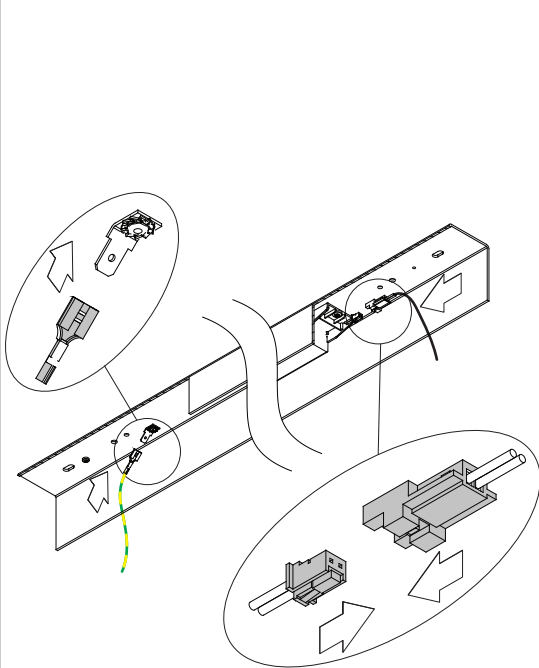

UNITED ASY LED 974mm/1274mm 1x LED GI

134000XX_134001XX_134002XX_134003XX_134004XX_134005XX_134020XX_134021XX_134022XX_134023XX_134024XX_134025XX

dali/pushdim	1-10V
L N ⊕ Da/Ls Da/N	L N ⊕ + -

The light source contained in this luminaire shall only be replaced by the manufacturer or his service agent or a similar qualified person