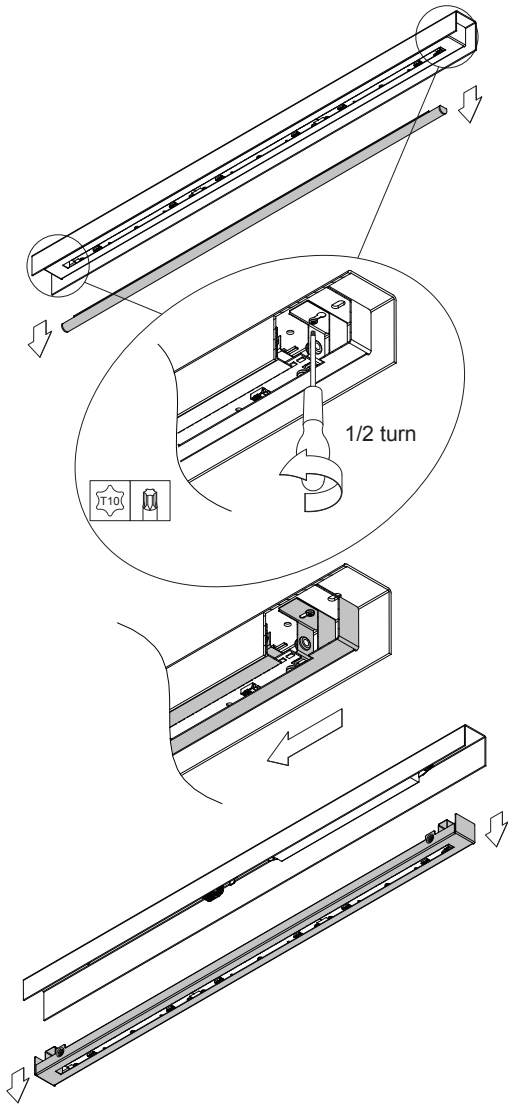

UNITED ASY LED 974mm/1274mm 1x LED GI

134000XX_134001XX_134002XX_134003XX_134004XX_134005XX_134020XX_134021XX_134022XX_134023XX_134024XX_134025XX

dali/pushdim	1-10V
L N ⊕ Da/Ls Da/N	L N ⊕ + -

The light source contained in this luminaire shall only be replaced by the manufacturer or his service agent or a similar qualified person