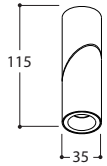

# MICROSCOOP

wall surface

## MICROSCOOP

LUXEON M LED 3,8W  
 350mA DC  
 400 LUMEN  
 beam 36°  
 359° TILT 30°

2700K

TEXT. WHITE + CHROME	407020
TEXT. BLACK	407026
TEXT. BLACK + GOLD	407096
TEXT. WHITE	407027
TEXT. WHITE + BLACK	407095

- MICROSCOOP WALL ADAPTER  
TEXT. BLACK 407926
- MICROSCOOP WALL ADAPTER  
TEXT. WHITE 407947

WALL ADAPTER FITS ALSO ON STANDARD ELECTRICAL ACCESSORY BOX WITH SCREWS