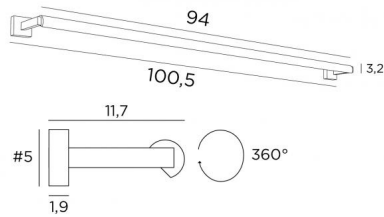

## CREMONE 95

CREMONE 95 in brushed bronze

Bookcase or painting light with integrated LED without driver. The reflector is rotated to 360°. Warm light

This model is available in 3 different sizes

### OVERALL SIZES

H5cm L100,5cm |→11,7cm

### BASE

#5 x 1,9cm (x2)