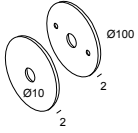

INFORM R4 C DOWN 92748 W-W

26825 9220 W-W

Coversets

---

204 00 100 B COVERSET R 100 B

☐

204 00 100 W COVERSET R 100 W

☐