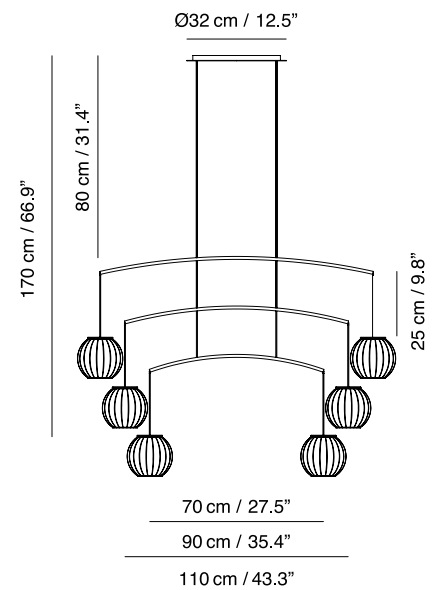

Mei Móvil 6

CARPYEN
BARCELONA SINCE 1948

Carpylum70 S.L.
C/ Pere IV 78-84 E-08005 Barcelona
T +34 93 320 99 90

Spain: comercial@carpyen.com
Export: export@carpyen.com
Special project: antony@carpyen.com