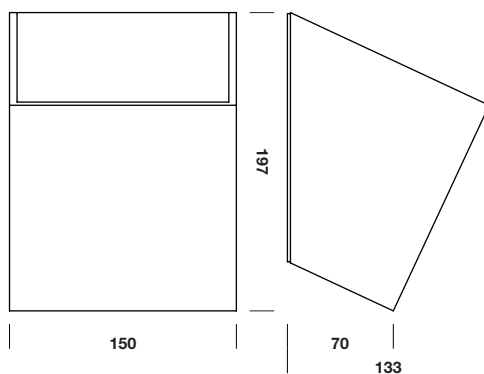

25° WALL

DESIGNED BY ALAIN MONNENS

tossB

PRODUCT INFORMATION

25° WALL

LAMP TYPE	LED (DIM TRIAC)
COLOUR TEMP.	2700K
WATTAGE	6W
VOLTAGE	230V
LUMEN	600
CLASS	1

ORDER CODE

BLACK	T75A1DZL
WHITE	T75A1DWL

25° WALL BIG

LAMP TYPE	LED (DIM TRIAC)
COLOUR TEMP.	2700K
WATTAGE	6W
VOLTAGE	230V
LUMEN	600
CLASS	1

ORDER CODE

BLACK	T75A2DZL
WHITE	T75A2DWL

tossB

TOSSB.COM
CREATORS OF LIGHTING UNITS