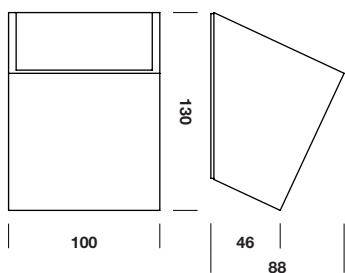

25° WALL

DESIGNED BY ALAIN MONNENS

tossB

PRODUCT INFORMATION

25° WALL

LAMP TYPE	LED (DIM TRIAC)
COLOUR TEMP.	2700K
WATTAGE	6W
VOLTAGE	230V
LUMEN	600
CLASS	1

ORDER CODE

BLACK	T75A1DZL
WHITE	T75A1DWL

25° WALL BIG

LAMP TYPE	LED (DIM TRIAC)
COLOUR TEMP.	2700K
WATTAGE	6W
VOLTAGE	230V
LUMEN	600
CLASS	1

ORDER CODE

BLACK	T75A2DZL
WHITE	T75A2DWL

tossB

TOSSB.COM
CREATORS OF LIGHTING UNITS