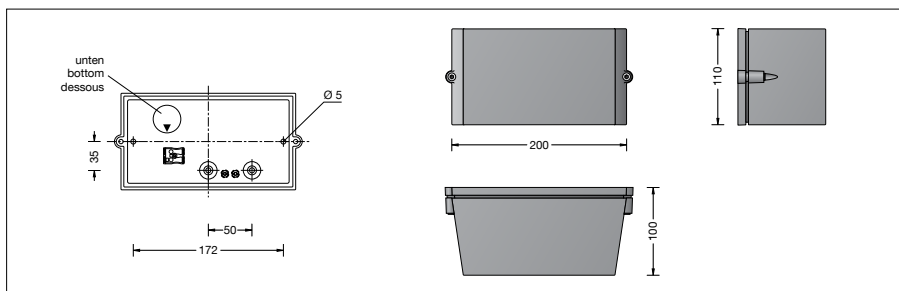

Dark Sky

The light of this luminaire is directed evenly and highly efficiently onto the surface to be illuminated. No light is emitted into the upper half-space of the luminaire.

Product description

Luminaire made of aluminium alloy,
aluminium and stainless steel
BEGA Unidure® coating technology
Matt safety glass
Silicone gasket
2 mounting holes $\varnothing$ 5 mm
Distance apart 172 mm
2 cable entries for through-wiring of mains
supply cable $\varnothing$ 7-10,5 mm
Connection terminal 2.5²
Earth conductor connection
Lamp holder E 27
Safety class I
Protection class IP 65
Dust-tight and protection against water jets
Impact strength IK04
Protection against mechanical
impacts < 0.5 joule
 – Safety mark
 – Conformity mark
Weight: 1.4 kg

Lamp

Luminaire with screw base E 27
Lamp output max. 60 W
This product contains light source of energy
efficiency class E

Supplied lamp
BEGA LED lamp **13584**
LED Retrofit 7 W · 805 lm · 3000 K

Luminaire efficiency: 13%

Additional BEGA LED lamps are available for
this luminaire:

13586 LED 7 W · 805 lm · 3000 K
dimmable
13588 LED 8 W · 1055 lm · 3000 K

Radio-controlled version (Zigbee 3.0):

13555 LED 9 W · 805 lm · 2700 K
dimmable
13556 LED 9 W · 805 lm · 2700-6500 K
dimmable · tunable white
13557 LED 9.5 W · 805 lm · 2700-6500 K
dimmable · tunable white · RGBW

Detailed technical and lighting data for the
lamps can be found in the data sheets on our
website.

Ratio of luminous flux

Luminous flux upper half-space 0 %
Luminous flux lower half-space 100 %

BUG rating according to IES TM-15-07:
0-0-0
CEN Flux Code according to EN 13032-2:
60-89-99-100-13

Lighting technology

Luminaire data for the DIALux lighting design
program for outdoor lighting, street lighting
and indoor lighting, as well as luminaire data in
EULUMDAT and IES format are available on the
BEGA website at www.bega.com.

Article No. 22 396

Colour optionally graphite, white or silver
Graphite – Article number
White – Article number + **W**
Silver – Article number + **A**

Light distribution