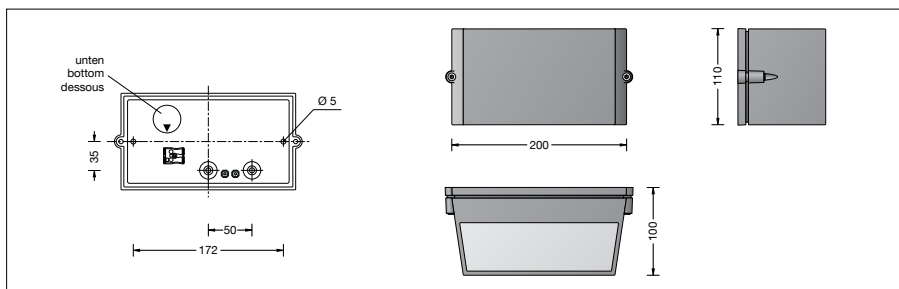

Application

Wall luminaire with shielded light source.
A luminaire of high protection class and with two-sided light output.
For a variety of lighting tasks in interior and exterior lighting applications.

Product description

Luminaire made of aluminium alloy,
aluminium and stainless steel
BEGA Unidure® coating technology
Matt safety glass
Silicone gasket
2 mounting holes $\varnothing$ 5 mm
Distance apart 172 mm
2 cable entries for through-wiring of mains
supply cable $\varnothing$ 7-10.5 mm
Connection terminal 2.5²
Earth conductor connection
Lamp holder E 27
Safety class I
Protection class IP 65
Dust-tight and protection against water jets
Impact strength IK04
Protection against mechanical
impacts < 0.5 joule
 – Safety mark
CE – Conformity mark
Weight: 1.4 kg

Lamp

Luminaire with screw base E 27
Lamp output max. 60 W
This product contains light source of energy
efficiency class E

Supplied lamp
BEGA LED lamp **13584**
LED Retrofit 7 W · 805 lm · 3000 K

Luminaire efficiency: 20%

Additional BEGA LED lamps are available for
this luminaire:

- **13586** LED 7 W · 805 lm · 3000 K
  dimmable
- **13588** LED 8 W · 1055 lm · 3000 K

Radio-controlled version (Zigbee 3.0):

- **13555** LED 9 W · 805 lm · 2700 K
  dimmable
- **13556** LED 9 W · 805 lm · 2700-6500 K
  dimmable · tunable white
- **13557** LED 9.5 W · 805 lm · 2700-6500 K
  dimmable · tunable white · RGBW

Detailed technical and lighting data for the
lamps can be found in the data sheets on our
website.

Light distribution

Lighting technology

Luminaire data for the DIALux lighting design
program for outdoor lighting, street lighting
and indoor lighting, as well as luminaire data in
EULUMDAT and IES format are available on the
BEGA website at www.bega.com.

Ratio of luminous flux

Luminous flux upper half-space	43,5 %
Luminous flux lower half-space	56,5 %

BUG rating according to IES TM-15-07:
0-2-0

CEN Flux Code according to EN 13032-2:
60-89-99-57-20-60-87-98-43

Article No. 22397

Colour optionally graphite, white or silver
Graphite – Article number
White – Article number + **W**
Silver – Article number + **A**