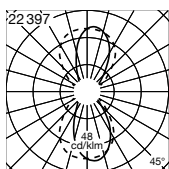

Application

Wall luminaire with shielded light source.
A luminaire of high protection class and with two-sided light output.
For a variety of lighting tasks in interior and exterior lighting applications.

Product description

Luminaire made of aluminium alloy,
aluminium and stainless steel
BEGA Unidure® coating technology
Matt safety glass
Silicone gasket
2 mounting holes $\varnothing$ 5 mm
Distance apart 172 mm
2 cable entries for through-wiring of mains
supply cable $\varnothing$ 7-10.5 mm
Connection terminal 2.5²
Earth conductor connection
Lamp holder E 27
Safety class I
Protection class IP 65
Dust-tight and protection against water jets
Impact strength IK04
Protection against mechanical
impacts < 0.5 joule
 – Safety mark
CE – Conformity mark
Weight: 1.4 kg

Lamp

Luminaire with screw base E 27
Lamp output max. 60 W
This product contains light source of energy
efficiency class E

Supplied lamp
BEGA LED lamp **13584**
LED Retrofit 7 W · 805 lm · 3000 K

Luminaire efficiency: 20%

Additional BEGA LED lamps are available for
this luminaire:

- **13586** LED 7 W · 805 lm · 3000 K
  dimmable
- **13588** LED 8 W · 1055 lm · 3000 K

Radio-controlled version (Zigbee 3.0):

- **13555** LED 9 W · 805 lm · 2700 K
  dimmable
- **13556** LED 9 W · 805 lm · 2700-6500 K
  dimmable · tunable white
- **13557** LED 9.5 W · 805 lm · 2700-6500 K
  dimmable · tunable white · RGBW

Detailed technical and lighting data for the
lamps can be found in the data sheets on our
website.

Light distribution

Lighting technology

Luminaire data for the DIALux lighting design
program for outdoor lighting, street lighting
and indoor lighting, as well as luminaire data in
EULUMDAT and IES format are available on the
BEGA website at www.bega.com.

Ratio of luminous flux

Luminous flux upper half-space	43,5 %
Luminous flux lower half-space	56,5 %

BUG rating according to IES TM-15-07:
0-2-0

CEN Flux Code according to EN 13032-2:
60-89-99-57-20-60-87-98-43

Article No. 22397

Colour optionally graphite, white or silver
Graphite – Article number
White – Article number + **W**
Silver – Article number + **A**