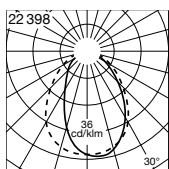

Date

Product data sheet

Application

Wall luminaire with shielded light source.
A luminaire of high protection class and single-sided, downwards directed light sector.
For a variety of lighting tasks in interior and exterior lighting applications.

Dark Sky

The light of this luminaire is directed evenly and highly efficiently onto the surface to be illuminated. No light is emitted into the upper half-space of the luminaire.

Product description

Luminaire made of aluminium alloy, aluminium and stainless steel
BEGA Unidure® coating technology
Matt safety glass
Silicone gasket
2 mounting holes $\varnothing$ 5 mm
Distance apart 274 mm
2 cable entries for through-wiring of mains supply cable $\varnothing$ 7-10.5 mm
Connection terminal 2.5²
Earth conductor connection
Lamp holder E 27
Safety class I
Protection class IP 65
Dust-tight and protection against water jets
Impact strength IK06
Protection against mechanical impacts < 1 joule
 – Safety mark
CE – Conformity mark
Weight: 2.0 kg

Lamps

Luminaire with screw base E 27
Lamp output max. 2 × 40 W
This product contains light sources of energy efficiency class E

Supplied lamp
2 × BEGA LED lamp **13584**
LED Retrofit 7 W · 1610 lm · 3000 K

Luminaire efficiency: 8%

Additional BEGA LED lamps are available for this luminaire:

13586 LED 7 W · 805 lm · 3000 K
dimmable

Detailed technical and lighting data for the lamps can be found in the data sheets on our website.

Light distribution

Ratio of luminous flux

Luminous flux upper half-space
Luminous flux lower half-space

0 %
100 %

BUG rating according to IES TM-15-07:
0-0-0
CEN Flux Code according to EN 13032-2:
61-88-99-100-8

Lighting technology

Luminaire data for the DIALux lighting design program for outdoor lighting, street lighting and indoor lighting, as well as luminaire data in EULUMDAT and IES format are available on the BEGA website at www.bega.com.

Article No. 22 398

Colour optionally graphite, white or silver
Graphite – Article number
White – Article number + **W**
Silver – Article number + **A**