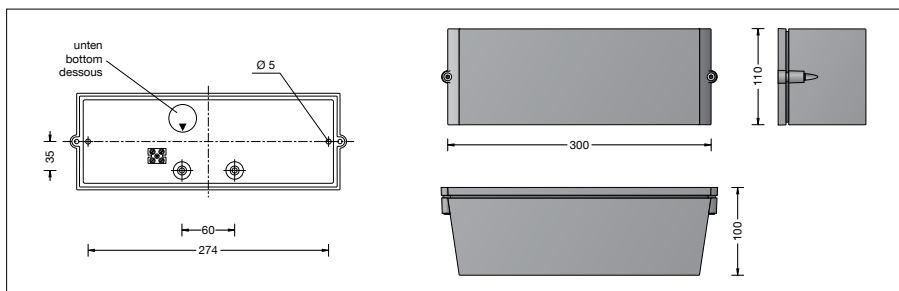

Date

Product data sheet

Application

Wall luminaire with shielded light source.
A luminaire of high protection class and single-sided, downwards directed light sector.
For a variety of lighting tasks in interior and exterior lighting applications.

Dark Sky

The light of this luminaire is directed evenly and highly efficiently onto the surface to be illuminated. No light is emitted into the upper half-space of the luminaire.

Product description

Luminaire made of aluminium alloy, aluminium and stainless steel
BEGA Unidure® coating technology
Matt safety glass
Silicone gasket
2 mounting holes $\varnothing$ 5 mm
Distance apart 274 mm
2 cable entries for through-wiring of mains supply cable $\varnothing$ 7-10.5 mm
Connection terminal 2.5²
Earth conductor connection
Lamp holder E 27
Safety class I
Protection class IP 65
Dust-tight and protection against water jets
Impact strength IK06
Protection against mechanical impacts < 1 joule
 – Safety mark
CE – Conformity mark
Weight: 2.0 kg

Lamps

Luminaire with screw base E 27
Lamp output max. 2 × 40 W
This product contains light sources of energy efficiency class E

Supplied lamp
2 × BEGA LED lamp **13584**
LED Retrofit 7 W · 1610 lm · 3000 K

Luminaire efficiency: 8%

Additional BEGA LED lamps are available for this luminaire:

13586 LED 7 W · 805 lm · 3000 K
dimmable

Detailed technical and lighting data for the lamps can be found in the data sheets on our website.

Light distribution

Ratio of luminous flux

Luminous flux upper half-space
Luminous flux lower half-space

0 %
100 %

BUG rating according to IES TM-15-07:
0-0-0
CEN Flux Code according to EN 13032-2:
61-88-99-100-8

Lighting technology

Luminaire data for the DIALux lighting design program for outdoor lighting, street lighting and indoor lighting, as well as luminaire data in EULUMDAT and IES format are available on the BEGA website at www.bega.com.

Article No. 22 398

Colour optionally graphite, white or silver
Graphite – Article number
White – Article number + **W**
Silver – Article number + **A**