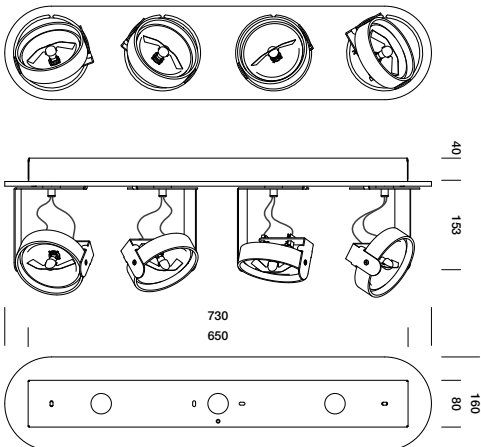

BIG BANG 4

DESIGNED BY ALAIN MONNENS

tossB

PRODUCT INFORMATION

BIG BANG 4 12V

LAMP TYPE	RETROFIT LED
FITTING	GU5.3
WATTAGE	10W
VOLTAGE	12V
GEAR	NOT INCLUDED
CLASS	1

ORDER CODE H15

ALUMINIUM	T41C2HAB
BLACK	T41C2HZL
WHITE	T40C2HWL

ORDER CODE H40

ALUMINIUM	T41C3HAB
BLACK	T41C3HZL
WHITE	T41C3HWL

BIG BANG 4 230V

LAMP TYPE	RETROFIT LED
FITTING	GU10
WATTAGE	10W
VOLTAGE	230V
GEAR	-
CLASS	1

ORDER CODE

ALUMINIUM	T41C1HAB
BLACK	T41C1HZL
WHITE	T41C1HWL