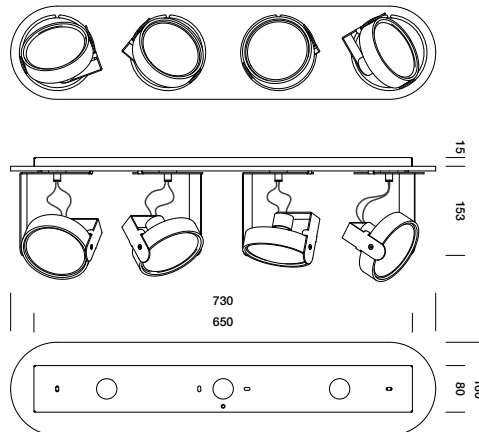

BIG BANG 4

DESIGNED BY ALAIN MONNENS

tossB

PRODUCT INFORMATION

BIG BANG 4 12V

LAMP TYPE	RETROFIT LED
FITTING	GU5.3
WATTAGE	10W
VOLTAGE	12V
GEAR	NOT INCLUDED
CLASS	1

ORDER CODE H15

ALUMINIUM	T41C2HAB
BLACK	T41C2HZL
WHITE	T40C2HWL

ORDER CODE H40

ALUMINIUM	T41C3HAB
BLACK	T41C3HZL
WHITE	T41C3HWL

BIG BANG 4 230V

LAMP TYPE	RETROFIT LED
FITTING	GU10
WATTAGE	10W
VOLTAGE	230V
GEAR	-
CLASS	1

ORDER CODE

ALUMINIUM	T41C1HAB
BLACK	T41C1HZL
WHITE	T41C1HWL