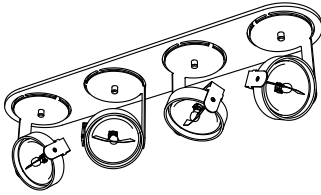

BIG BANG 4

DESIGNED BY ALAIN MONNENS

tossB

PRODUCT INFORMATION

BIG BANG 4 12V

LAMP TYPE	RETROFIT LED
FITTING	GU5.3
WATTAGE	10W
VOLTAGE	12V
GEAR	NOT INCLUDED
CLASS	1

ORDER CODE H15

ALUMINIUM	T41C2HAB
BLACK	T41C2HZL
WHITE	T40C2HWL

ORDER CODE H40

ALUMINIUM	T41C3HAB
BLACK	T41C3HZL
WHITE	T41C3HWL

BIG BANG 4 230V

LAMP TYPE	RETROFIT LED
FITTING	GU10
WATTAGE	10W
VOLTAGE	230V
GEAR	-
CLASS	1

ORDER CODE

ALUMINIUM	T41C1HAB
BLACK	T41C1HZL
WHITE	T41C1HWL