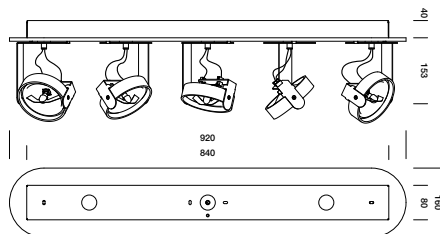

BIG BANG 5

DESIGNED BY ALAIN MONNENS

tossB

PRODUCT INFORMATION

BIG BANG 5 12V

LAMP TYPE	RETROFIT LED
FITTING	GU5.3
WATTAGE	10W
VOLTAGE	12V
GEAR	NOT INCLUDED
CLASS	1

ORDER CODE H15

ALUMINIUM	T42C2HAB
BLACK	T42C2HZL
WHITE	T42C2HWL

ORDER CODE H40

ALUMINIUM	T42C3HAB
BLACK	T42C3HZL
WHITE	T42C3HWL

BIG BANG 5 230V

LAMP TYPE	RETROFIT LED
FITTING	GU10
WATTAGE	10W
VOLTAGE	230V
GEAR	-
CLASS	1

ORDER CODE

ALUMINIUM	T42C1HAB
BLACK	T42C1HZL
WHITE	T42C1HWL