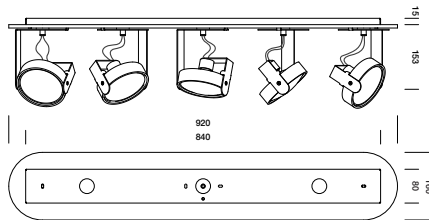

BIG BANG 5

DESIGNED BY ALAIN MONNENS

tossB

PRODUCT INFORMATION

BIG BANG 5 12V

LAMP TYPE	RETROFIT LED
FITTING	GU5.3
WATTAGE	10W
VOLTAGE	12V
GEAR	NOT INCLUDED
CLASS	1

ORDER CODE H15

ALUMINIUM	T42C2HAB
BLACK	T42C2HZL
WHITE	T42C2HWL

ORDER CODE H40

ALUMINIUM	T42C3HAB
BLACK	T42C3HZL
WHITE	T42C3HWL

BIG BANG 5 230V

LAMP TYPE	RETROFIT LED
FITTING	GU10
WATTAGE	10W
VOLTAGE	230V
GEAR	-
CLASS	1

ORDER CODE

ALUMINIUM	T42C1HAB
BLACK	T42C1HZL
WHITE	T42C1HWL