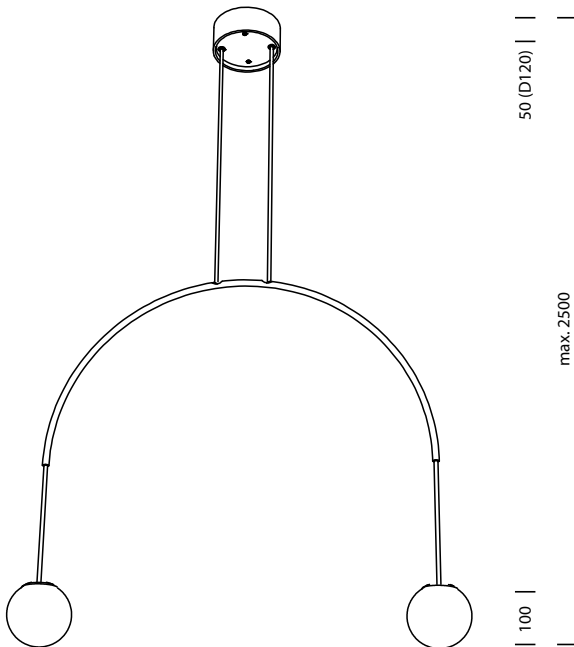

BOW SPH

DESIGNED BY DAVID DOLCINI

tossB

PRODUCT INFORMATION

BOW SPH I S

LAMP TYPE	RETROFIT LED
FITTING	G9
WATTAGE	2x5W
VOLTAGE	230V
CLASS	1

ORDER CODE

BLACK	T97SH1IZL
BRUSHED BRASS	T97SH1ILB

ORDER CODE

BLACK	T97SH3IZL
BRUSHED BRASS	T97SH3ILB

BOW SPH II S+M

LAMP TYPE	RETROFIT LED
FITTING	G9
WATTAGE	4x5W
VOLTAGE	230V
CLASS	1

ORDER CODE

BLACK	T97SH4IZL
BRUSHED BRASS	T97SH4ILB

BOW SPH II M+L

LAMP TYPE	RETROFIT LED
FITTING	G9
WATTAGE	4x5W
VOLTAGE	230V
CLASS	1

ORDER CODE

BLACK	T97SH5IZL
BRUSHED BRASS	T97SH5ILB

BOW SPH II L+S

LAMP TYPE	RETROFIT LED
FITTING	G9
WATTAGE	4x5W
VOLTAGE	230V
CLASS	1

ORDER CODE

BLACK	T97SH6IZL
BRUSHED BRASS	T97SH6ILB

BOW SPH III S+M+L

LAMP TYPE	RETROFIT LED
FITTING	G9
WATTAGE	6x5W
VOLTAGE	230V
CLASS	1

ORDER CODE

BLACK	T97SH7IZL
BRUSHED BRASS	T97SH7ILB

BOW SPH I S

BOW SPH I M

BOW SPH I L

tossB