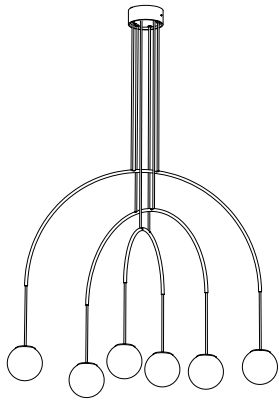

BOW SPH

DESIGNED BY DAVID DOLCINI

tossB

PRODUCT INFORMATION

BOW SPH I S

LAMP TYPE	RETROFIT LED
FITTING	G9
WATTAGE	2x5W
VOLTAGE	230V
CLASS	1

ORDER CODE

BLACK	T97SH1IZL
BRUSHED BRASS	T97SH1ILB

ORDER CODE

BLACK	T97SH3IZL
BRUSHED BRASS	T97SH3ILB

BOW SPH II S+M

LAMP TYPE	RETROFIT LED
FITTING	G9
WATTAGE	4x5W
VOLTAGE	230V
CLASS	1

ORDER CODE

BLACK	T97SH4IZL
BRUSHED BRASS	T97SH4ILB

BOW SPH II M+L

LAMP TYPE	RETROFIT LED
FITTING	G9
WATTAGE	4x5W
VOLTAGE	230V
CLASS	1

ORDER CODE

BLACK	T97SH5IZL
BRUSHED BRASS	T97SH5ILB

BOW SPH II L+S

LAMP TYPE	RETROFIT LED
FITTING	G9
WATTAGE	4x5W
VOLTAGE	230V
CLASS	1

ORDER CODE

BLACK	T97SH6IZL
BRUSHED BRASS	T97SH6ILB

BOW SPH III S+M+L

LAMP TYPE	RETROFIT LED
FITTING	G9
WATTAGE	6x5W
VOLTAGE	230V
CLASS	1

ORDER CODE

BLACK	T97SH7IZL
BRUSHED BRASS	T97SH7ILB

BOW SPH I S

BOW SPH I M

BOW SPH I L

tossB