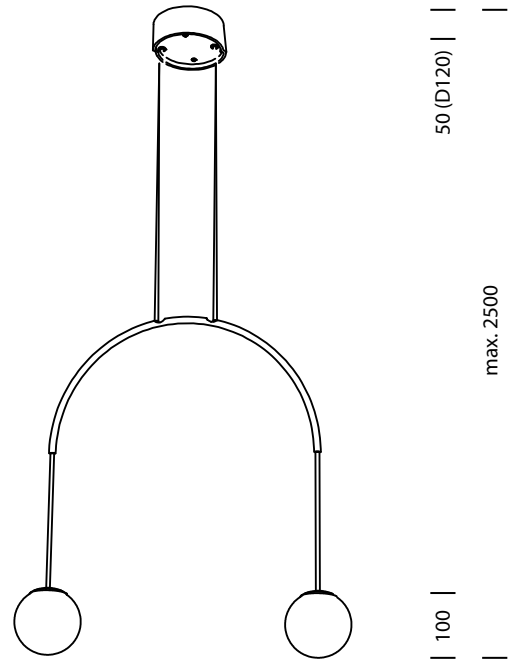

BOW SPH

DESIGNED BY DAVID DOLCINI

tossB

PRODUCT INFORMATION

BOW SPH I S

LAMP TYPE	RETROFIT LED
FITTING	G9
WATTAGE	2x5W
VOLTAGE	230V
CLASS	1

ORDER CODE

BLACK	T97SH1IZL
BRUSHED BRASS	T97SH1ILB

ORDER CODE

BLACK	T97SH3IZL
BRUSHED BRASS	T97SH3ILB

BOW SPH II S+M

LAMP TYPE	RETROFIT LED
FITTING	G9
WATTAGE	4x5W
VOLTAGE	230V
CLASS	1

ORDER CODE

BLACK	T97SH4IZL
BRUSHED BRASS	T97SH4ILB

BOW SPH II M+L

LAMP TYPE	RETROFIT LED
FITTING	G9
WATTAGE	4x5W
VOLTAGE	230V
CLASS	1

ORDER CODE

BLACK	T97SH5IZL
BRUSHED BRASS	T97SH5ILB

BOW SPH II L+S

LAMP TYPE	RETROFIT LED
FITTING	G9
WATTAGE	4x5W
VOLTAGE	230V
CLASS	1

ORDER CODE

BLACK	T97SH6IZL
BRUSHED BRASS	T97SH6ILB

BOW SPH III S+M+L

LAMP TYPE	RETROFIT LED
FITTING	G9
WATTAGE	6x5W
VOLTAGE	230V
CLASS	1

ORDER CODE

BLACK	T97SH7IZL
BRUSHED BRASS	T97SH7ILB

BOW SPH I S

BOW SPH I M

BOW SPH I L

tossB