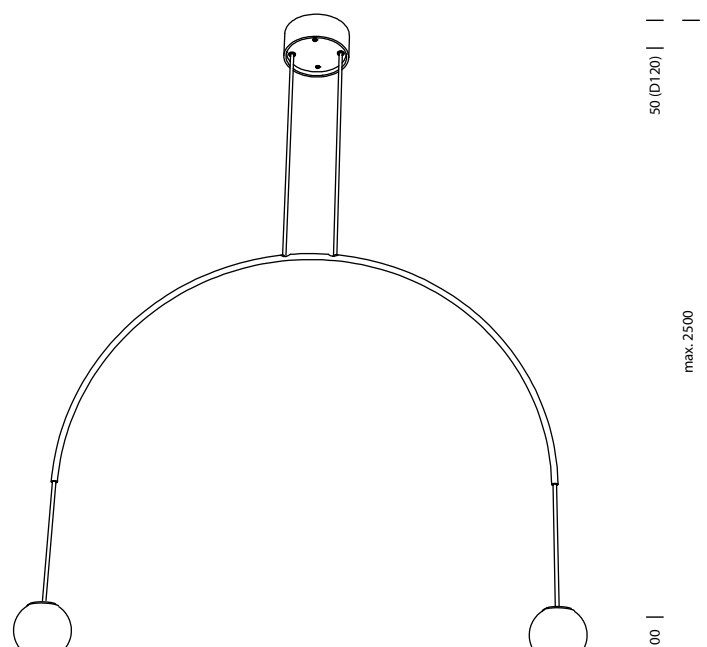

BOW SPH

DESIGNED BY DAVID DOLCINI

tossB

PRODUCT INFORMATION

BOW SPH I S

LAMP TYPE	RETROFIT LED
FITTING	G9
WATTAGE	2x5W
VOLTAGE	230V
CLASS	1

ORDER CODE

BLACK	T97SH1IZL
BRUSHED BRASS	T97SH1ILB

ORDER CODE

BLACK	T97SH3IZL
BRUSHED BRASS	T97SH3ILB

BOW SPH II S+M

LAMP TYPE	RETROFIT LED
FITTING	G9
WATTAGE	4x5W
VOLTAGE	230V
CLASS	1

ORDER CODE

BLACK	T97SH4IZL
BRUSHED BRASS	T97SH4ILB

BOW SPH II M+L

LAMP TYPE	RETROFIT LED
FITTING	G9
WATTAGE	4x5W
VOLTAGE	230V
CLASS	1

ORDER CODE

BLACK	T97SH5IZL
BRUSHED BRASS	T97SH5ILB

BOW SPH II L+S

LAMP TYPE	RETROFIT LED
FITTING	G9
WATTAGE	4x5W
VOLTAGE	230V
CLASS	1

ORDER CODE

BLACK	T97SH6IZL
BRUSHED BRASS	T97SH6ILB

BOW SPH III S+M+L

LAMP TYPE	RETROFIT LED
FITTING	G9
WATTAGE	6x5W
VOLTAGE	230V
CLASS	1

ORDER CODE

BLACK	T97SH7IZL
BRUSHED BRASS	T97SH7ILB

BOW SPH I S

BOW SPH I M

BOW SPH I L

tossB