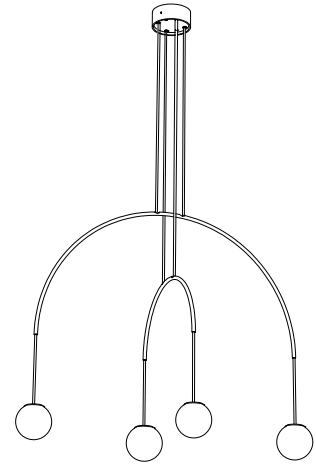

BOW SPH

DESIGNED BY DAVID DOLCINI

tossB

PRODUCT INFORMATION

BOW SPH I S

LAMP TYPE	RETROFIT LED
FITTING	G9
WATTAGE	2x5W
VOLTAGE	230V
CLASS	1

ORDER CODE

BLACK	T97SH1IZL
BRUSHED BRASS	T97SH1ILB

BOW SPH I M

LAMP TYPE	RETROFIT LED
FITTING	G9
WATTAGE	2x5W
VOLTAGE	230V
CLASS	1

ORDER CODE

BLACK	T97SH2IZL
BRUSHED BRASS	T97SH2ILB

BOW SPH I L

LAMP TYPE	RETROFIT LED
FITTING	G9
WATTAGE	2x5W
VOLTAGE	230V
CLASS	1

ORDER CODE

BLACK	T97SH3IZL
BRUSHED BRASS	T97SH3ILB

BOW SPH II S+M

LAMP TYPE	RETROFIT LED
FITTING	G9
WATTAGE	4x5W
VOLTAGE	230V
CLASS	1

ORDER CODE

BLACK	T97SH4IZL
BRUSHED BRASS	T97SH4ILB

BOW SPH II M+L

LAMP TYPE	RETROFIT LED
FITTING	G9
WATTAGE	4x5W
VOLTAGE	230V
CLASS	1

ORDER CODE

BLACK	T97SH5IZL
BRUSHED BRASS	T97SH5ILB

BOW SPH II L+S

LAMP TYPE	RETROFIT LED
FITTING	G9
WATTAGE	4x5W
VOLTAGE	230V
CLASS	1

ORDER CODE

BLACK	T97SH6IZL
BRUSHED BRASS	T97SH6ILB

BOW SPH III S+M+L

LAMP TYPE	RETROFIT LED
FITTING	G9
WATTAGE	6x5W
VOLTAGE	230V
CLASS	1