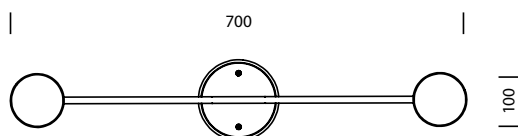

ORDER CODE

BLACK	T97SH5IZL
BRUSHED BRASS	T97SH5ILB

BOW SPH II L+S

LAMP TYPE	RETROFIT LED
FITTING	G9
WATTAGE	4x5W
VOLTAGE	230V
CLASS	1

ORDER CODE

BLACK	T97SH6IZL
BRUSHED BRASS	T97SH6ILB

BOW SPH III S+M+L

LAMP TYPE	RETROFIT LED
FITTING	G9
WATTAGE	6x5W
VOLTAGE	230V
CLASS	1

ORDER CODE

BLACK	T97SH7IZL
BRUSHED BRASS	T97SH7ILB

BOW SPH I S

BOW SPH I M

BOW SPH I L

tossB