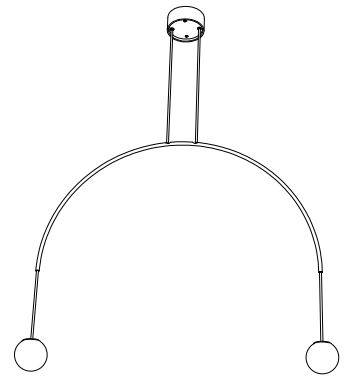

BOW SPH

DESIGNED BY DAVID DOLCINI

tossB

PRODUCT INFORMATION

BOW SPH I S

LAMP TYPE	RETROFIT LED
FITTING	G9
WATTAGE	2x5W
VOLTAGE	230V
CLASS	1

ORDER CODE

BLACK	T97SH1IZL
BRUSHED BRASS	T97SH1ILB

BOW SPH I M

LAMP TYPE	RETROFIT LED
FITTING	G9
WATTAGE	2x5W
VOLTAGE	230V
CLASS	1

ORDER CODE

BLACK	T97SH2IZL
BRUSHED BRASS	T97SH2ILB

BOW SPH I L

LAMP TYPE	RETROFIT LED
FITTING	G9
WATTAGE	2x5W
VOLTAGE	230V
CLASS	1

ORDER CODE

BLACK	T97SH3IZL
BRUSHED BRASS	T97SH3ILB

BOW SPH II S+M

LAMP TYPE	RETROFIT LED
FITTING	G9
WATTAGE	4x5W
VOLTAGE	230V
CLASS	1

ORDER CODE

BLACK	T97SH4IZL
BRUSHED BRASS	T97SH4ILB

BOW SPH II M+L

LAMP TYPE	RETROFIT LED
FITTING	G9
WATTAGE	4x5W
VOLTAGE	230V
CLASS	1

ORDER CODE

BLACK	T97SH5IZL
BRUSHED BRASS	T97SH5ILB

BOW SPH II L+S

LAMP TYPE	RETROFIT LED
FITTING	G9
WATTAGE	4x5W
VOLTAGE	230V
CLASS	1

ORDER CODE

BLACK	T97SH6IZL
BRUSHED BRASS	T97SH6ILB

BOW SPH III S+M+L

LAMP TYPE	RETROFIT LED
FITTING	G9
WATTAGE	6x5W
VOLTAGE	230V
CLASS	1