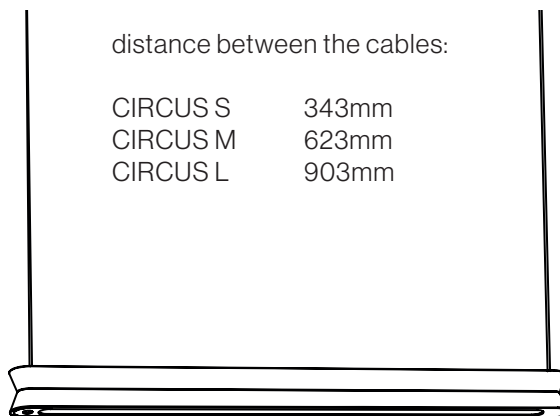

CABLE GUIDE

ORDER CODE

BLACK PAINTED	TP39ZL
---------------	--------

WHITE PAINTED	TP39WL
---------------	--------

CIRCUS S

CIRCUS S: 380 mm

38x21xh25

CIRCUS M/L

CIRCUS M: 660 mm
CIRCUS L: 940 mm

38x38xh50

distance between the cables:

CIRCUS S	343mm
CIRCUS M	623mm
CIRCUS L	903mm

MAKE A COMBINATION
FOR EXAMPLE: CIRCUS -M- DOWN + CIRCUS -L- UP 2700K

HOW TO ORDER:

T109H27D.. +
T109H31D.. +
T109P2D.. +
driver