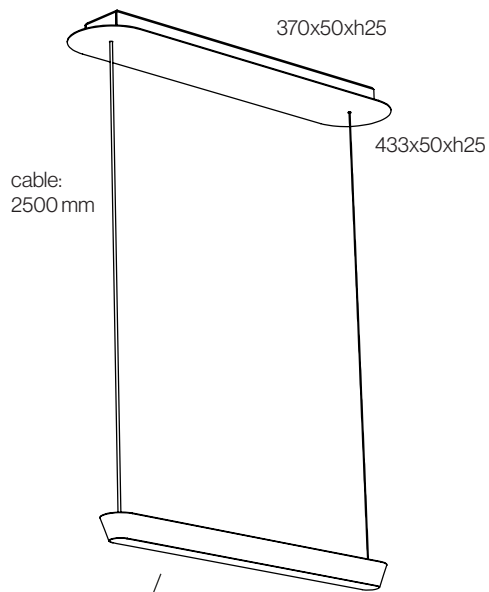

CABLE GUIDE

ORDER CODE

BLACK PAINTED	TP39ZL
---------------	--------

WHITE PAINTED	TP39WL
---------------	--------

CIRCUS S

CIRCUS S: 380 mm

38x21xh25

CIRCUS M/L

CIRCUS M: 660 mm
CIRCUS L: 940 mm

38x38xh50

distance between the cables:

CIRCUS S	343mm
CIRCUS M	623mm
CIRCUS L	903mm

MAKE A COMBINATION
FOR EXAMPLE: CIRCUS -M- DOWN + CIRCUS -L- UP 2700K

HOW TO ORDER:

T109H27D.. +
T109H31D.. +
T109P2D.. +
driver