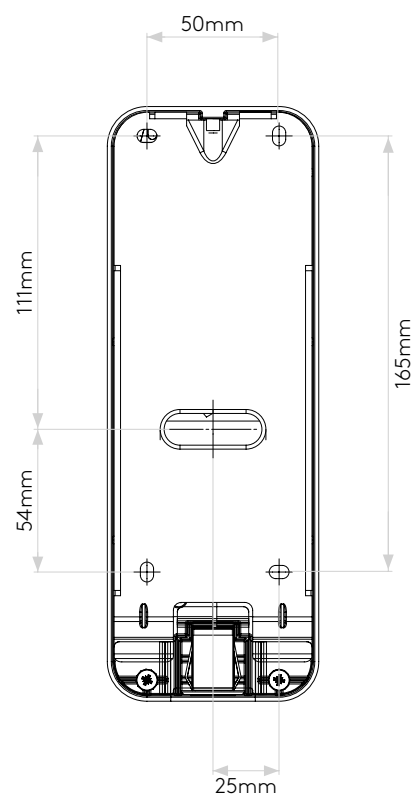

Please note that some dimensions may vary slightly due to manufacturing tolerances, this includes cable entry and fixing holes

Veuillez noter que certaines dimensions peuvent varier légèrement en raison des tolérances de fabrication, y compris l'entrée de câble et les trous de fixation.

Bitte beachten Sie, dass die Maße Fertigungstoleranzen unterliegen und daher in geringem Umfang von der angegebenen Größe abweichen können. Dies gilt auch für Kabeingänge und Befestigungslöcher.

Si prega notare che possono esserci piccole variazioni in alcune dimensioni dovute alle tolleranze di produzione, queste includono l'ingresso del cavo e i fori di fissaggio.