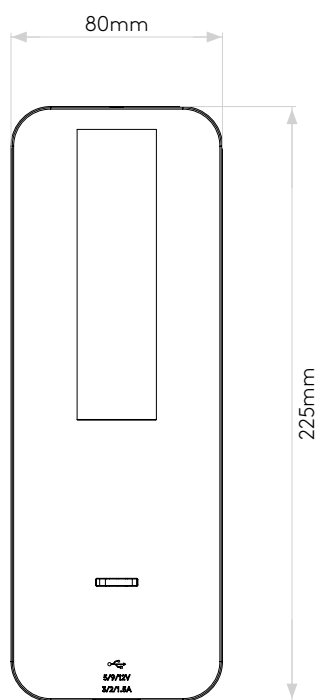

Please note that some dimensions may vary slightly due to manufacturing tolerances, this includes cable entry and fixing holes

Veuillez noter que certaines dimensions peuvent varier légèrement en raison des tolérances de fabrication, y compris l'entrée de câble et les trous de fixation.

Bitte beachten Sie, dass die Maße Fertigungstoleranzen unterliegen und daher in geringem Umfang von der angegebenen Größe abweichen können. Dies gilt auch für Kabeingänge und Befestigungslöcher.

Si prega notare che possono esserci piccole variazioni in alcune dimensioni dovute alle tolleranze di produzione, queste includono l'ingresso del cavo e i fori di fissaggio.