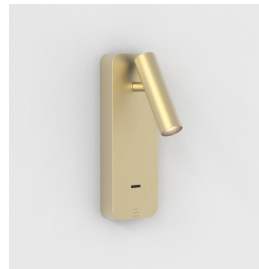

Enna Surface USB A+C

astro

General

| | |
|---------------------------|------------------------------------|
| Location: | Interior |
| Class: | CE (Class I) |
| Ip Rating: | IP20 |
| Bathroom Zone: | Zone 3 |
| Driver Required: | No |
| Installation Orientation: | Wall Mount - Horizontal & Vertical |
| Main Material: | Metal - Zinc |
| Dimensions (mm): | H: 225 W: 80 D: 144 |
| Cut Out Hole : | - |
| Recess Depth (mm): | - |
| Fire Rating: | - |
| Cable Length (mm): | - |
| Gross Weight (kg): | 1.09 |

Lamp

| | |
|--------------------------------|------------------|
| Light Source: | High Powered LED |
| Wattage: | 3.6W |
| Lamp Included: | Yes (Integral) |
| Maximum Lamp Length (mm): | - |
| Luminous Flux (lm): | 134 |
| Colour Temp (K): | 2700 |
| Cri (Ra): | 90 |
| Macadam Ellipse: | 3-Step |
| Tilt Adjustable Angle (°): | 90 |
| Rotation Adjustable Angle (°): | 330 |
| Lifetime (hrs): | 51000 |
| Beam Angle (°): | 18 |

Additional Information:

| | |
|--------------------------|--|
| Shade Included: | - |
| Shade/Diffuser Material: | - |
| Shade/Diffuser Finish: | - |
| F Mark: | Suitable for mounting on flammable materials |

CODE: 1058245
FINISH: BRONZE

CODE: 1058246
FINISH: MATT BLACK

CODE: 1058247
FINISH: MATT GOLD

CODE: 1058248
FINISH: MATT NICKEL

CODE: 1058249
FINISH: MATT WHITE

To maintain this product to its best condition, please view our care and cleaning guide on the support section of the astro website.