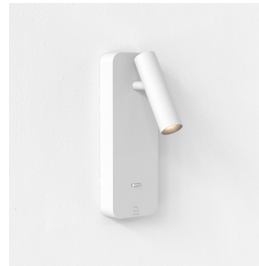

Enna Surface USB A+C

astro

General

| | |
|---------------------------|------------------------------------|
| Location: | Interior |
| Class: | CE (Class I) |
| Ip Rating: | IP20 |
| Bathroom Zone: | Zone 3 |
| Driver Required: | No |
| Installation Orientation: | Wall Mount - Horizontal & Vertical |
| Main Material: | Metal - Zinc |
| Dimensions (mm): | H: 225 W: 80 D: 144 |
| Cut Out Hole : | - |
| Recess Depth (mm): | - |
| Fire Rating: | - |
| Cable Length (mm): | - |
| Gross Weight (kg): | 1.09 |

CODE: 1058245
FINISH: BRONZE

CODE: 1058246
FINISH: MATT BLACK

CODE: 1058247
FINISH: MATT GOLD

CODE: 1058248
FINISH: MATT NICKEL

CODE: 1058249
FINISH: MATT WHITE

To maintain this product to its best condition, please view our care and cleaning guide on the support section of the astro website.