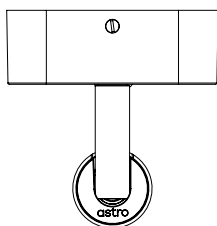

Please note that some dimensions may vary slightly due to manufacturing tolerances, this includes cable entry and fixing holes

Veuillez noter que certaines dimensions peuvent varier légèrement en raison des tolérances de fabrication, y compris l'entrée de câble et les trous de fixation.

Bitte beachten Sie, dass die Maße Fertigungstoleranzen unterliegen und daher in geringem Umfang von der angegebenen Größe abweichen können. Dies gilt auch für Kabeingänge und Befestigungslöcher.

Si prega notare che possono esserci piccole variazioni in alcune dimensioni dovute alle tolleranze di produzione, queste includono l'ingresso del cavo e i fori di fissaggio.