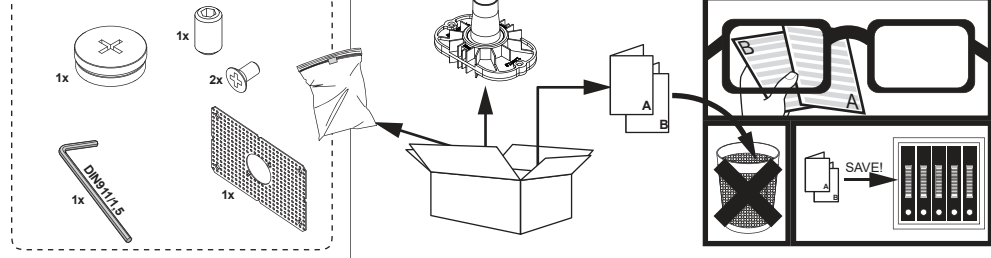

SUSPENSION + CONNECTION TRIMLESS OFA

DELTA LIGHT

Accessory Set