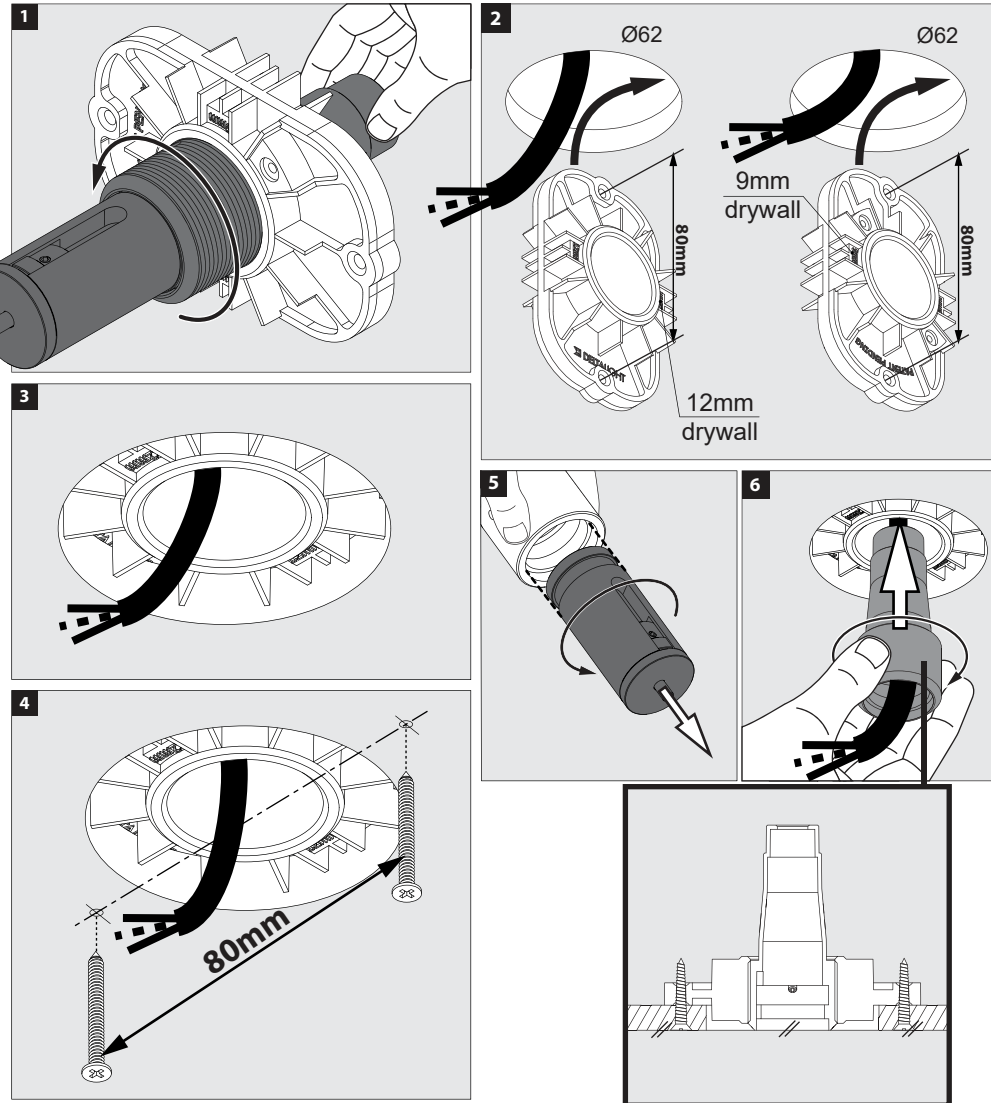

SUSPENSION + CONNECTION TRIMLESS OFA

DELTA LIGHT

Accessory Set