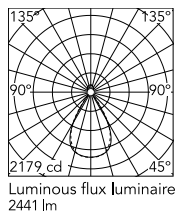

Physical

Colour	Matte Black
Canopy dimension (mm)	43
Canopy width (mm)	1200
Canopy height (mm)	43
Net weight (kg)	17
Package volume (m3)	0.08
IP internal	20

Download

[Mounting instructions](#)  PDF

Photometric Files

[LDT / IES](#)  ZIP

Ecodesign and Energy Labelling

Replaceable (LED only) light source by an end-user

Replaceable control gear by a professional

Schematic light drawing

Beam Angle:	60°	
h(m)	E(lx)	D(m)
1	2176	1.15
2	544	2.30
3	242	3.46
4	136	4.61
5	87	5.76