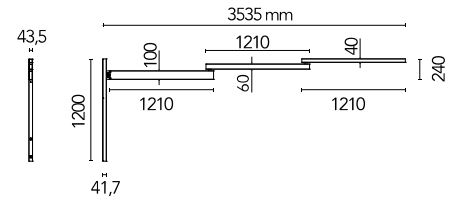

FLOS

■ F1090031 Matte Black

Black Flag

Designed by Konstantin Grcic, 2023

75W - 2700K - CRI> 90

Black Flag is an extendable wall light that offers flexibility of illumination thanks to the expanding aluminium arm reaching up to 3.5 meters from a wall-mounted frame of the same material. Wall lamp and sculptural centre piece, Black Flag embodies Grcic's industrial design expertise and demonstrates the experimental opportunities of his approach mixed with Flos' technical expertise. The luminaire provides direct and indirect lighting. Greater Up/Down light intensity can be controlled through the dedicated touch buttons featured in the stem. Touch panel control integrated on the lamp arm for On-off and Up/Down dimming unified with on board button. Possibility of wiring from a light point or through an IEC plug. Color temperature 2700°K CRI 90.

Are you a professional and your project needs consulting and support?

[BOOK AN APPOINTMENT](#)

Main specifications

EAN	8059607058138
Mounting	Wall
Environments	Indoor dry location
Light Source Type	LED
LED type	LED Module
Power (W)	75
System power (W)	75

Physical

Colour	Matte Black
Canopy dimension (mm)	43
Canopy width (mm)	1200
Canopy height (mm)	43
Net weight (kg)	17
Package volume (m3)	0.08
IP internal	20

Download

[Mounting instructions](#)  PDF

Photometric Files

[LDT / IES](#)  ZIP

Ecodesign and Energy Labelling

Replaceable (LED only) light source by an end-user

Replaceable control gear by a professional

Schematic light drawing

Beam Angle:	60°	
h(m)	E(lx)	D(m)
1	2176	1.15
2	544	2.30
3	242	3.46
4	136	4.61
5	87	5.76