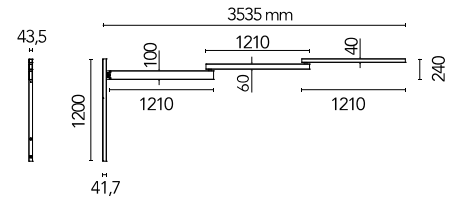

## Black Flag

Designed by Konstantin Grcic, 2023

75W - 2700K - CRI> 90

Black Flag is an extendable wall light that offers flexibility of illumination thanks to the expanding aluminium arm reaching up to 3.5 meters from a wall-mounted frame of the same material. Wall lamp and sculptural centre piece, Black Flag embodies Grcic's industrial design expertise and demonstrates the experimental opportunities of his approach mixed with Flos' technical expertise. The luminaire provides direct and indirect lighting. Greater Up/Down light intensity can be controlled through the dedicated touch buttons featured in the stem. Touch panel control integrated on the lamp arm for On-off and Up/Down dimming unified with on board button. Possibility of wiring from a light point or through an IEC plug. Color temperature 2700°K CRI 90.

### Physical

Colour	Matte Black
Canopy dimension (mm)	43
Canopy width (mm)	1200
Canopy height (mm)	43
Net weight (kg)	17
Package volume (m3)	0.08
IP internal	20

## Schematic light drawing

Beam Angle: 60°

h(m)	E(lx)	D(m)
1	2176	1.15
2	544	2.30
3	242	3.46
4	136	4.61
5	87	5.76

Luminous flux Luminaire  
2441 lm