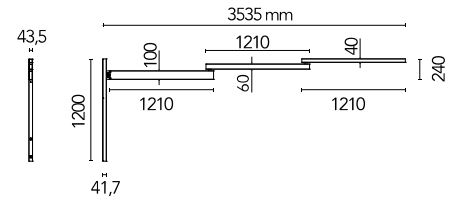

FLOS

■ F1090031 Matte Black

Black Flag

Designed by Konstantin Grcic, 2023

75W - 2700K - CRI> 90

Black Flag is an extendable wall light that offers flexibility of illumination thanks to the expanding aluminium arm reaching up to 3.5 meters from a wall-mounted frame of the same material. Wall lamp and sculptural centre piece, Black Flag embodies Grcic's industrial design expertise and demonstrates the experimental opportunities of his approach mixed with Flos' technical expertise. The luminaire provides direct and indirect lighting. Greater Up/Down light intensity can be controlled through the dedicated touch buttons featured in the stem. Touch panel control integrated on the lamp arm for On-off and Up/Down dimming unified with on board button. Possibility of wiring from a light point or through an IEC plug. Color temperature 2700°K CRI 90.

Are you a professional and your project needs consulting and support?

[BOOK AN APPOINTMENT](#)

Main specifications

EAN	8059607058138
Mounting	Wall
Environments	Indoor dry location
Light Source Type	LED
LED type	LED Module
Power (W)	75
System power (W)	75

Physical

Colour	Matte Black
Canopy dimension (mm)	43
Canopy width (mm)	1200
Canopy height (mm)	43
Net weight (kg)	17
Package volume (m3)	0.08
IP internal	20

Download

[Mounting instructions](#)  PDF

Photometric Files

[LDT / IES](#)  ZIP

Ecodesign and Energy Labelling

Replaceable (LED only) light source by an end-user

Replaceable control gear by a professional

Schematic light drawing

Beam Angle: 60°

h(m)	E(lx)	D(m)
1	2176	1.15
2	544	2.30
3	242	3.46
4	136	4.61
5	87	5.76