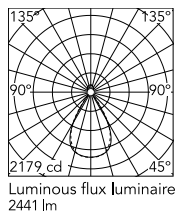

Physical

Colour	Matte Black
Canopy dimension (mm)	43
Canopy width (mm)	1200
Canopy height (mm)	43
Net weight (kg)	17
Package volume (m3)	0.08
IP internal	20

Download

[Mounting instructions](#)  PDF

Photometric Files

[LDT / IES](#)  ZIP

Ecodesign and Energy Labelling

Replaceable (LED only) light source by an end-user

Replaceable control gear by a professional

Schematic light drawing

Beam Angle: 60°

h(m)	E(lx)	D(m)
1	2176	1.15
2	544	2.30
3	242	3.46
4	136	4.61
5	87	5.76