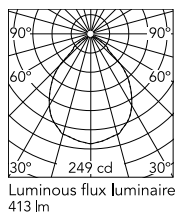

[↓ LDT](#)

Main specifications

EAN 8059607013854

Physical

Colour	Glass
Net weight (kg)	4.5
Package height (mm)	570
Package width (mm)	770
Package length (mm)	770
Package volume (m3)	0.34

Schematic light drawing

h(m)	E(lx)	D(m)
1	249	1.81
2	62	3.62
3	28	5.42
4	16	7.23
5	10	9.04

Photometric

Extreme cut off No