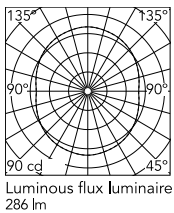

Schematic light drawing

Photometric

Extreme cut off No