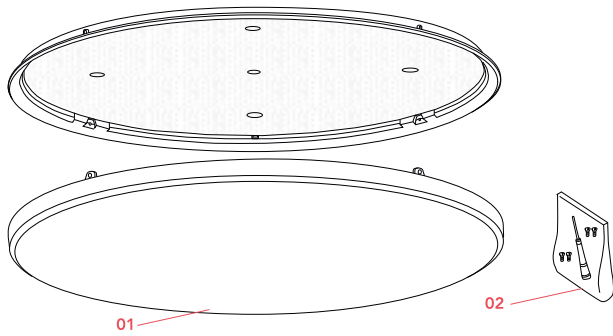

Spare Parts

01.	Kit diffuser	RF1570200
02.	Kit of n.4 screws & hexagonal screwdriver	RF1570100

DOWNLOAD