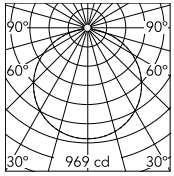

Physical

Colour	White
Net weight (kg)	3
Package height (mm)	110
Package width (mm)	670
Package length (mm)	680
Package volume (m3)	0.05
IP internal	40

Download

Mounting instructions	↓ PDF
Compatible dimmers	↓ PDF
Spare Parts	↓ PDF

Photometric Files

LDT / IES	↓ LDT
-----------	-----------------------

Technical Drawings

2D	↓ ZIP
3D	↓ ZIP

Schematic light drawing

Beam Angle: 117°

h(m)	E(lx)	D(m)
1	969	3.28
2	242	6.56
3	108	9.83
4	61	13.11
5	39	16.39