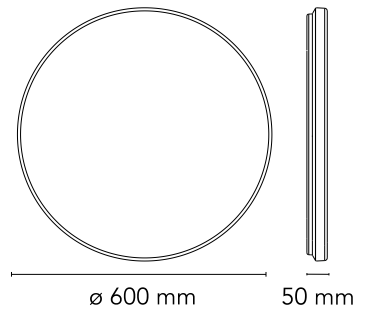

FLOS

F1570009 White

Clara

Designed by Piero Lissoni, 2015

57W - 3141lm - 2700K

eCeiling/wall lighting fixture, providing diffused light. The front diffuser is made of high efficiency, injection moulded opal Polycarbonate. Ceiling/wall fitting is in injection moulded polycarbonate. Dimmable Led light source powered without the use of any power supply/transformer, but directly by the mains voltage (220-230 V AC). For decorative purposes an optional accessory made of PC and ABS+PC is made available in 4 different finishes: chrome, copper, black fumée and transparent.

Are you a professional and your project needs consulting and support?

[BOOK AN APPOINTMENT](#)