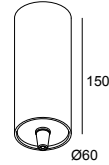

LASS-OH! POWERBOX H15 DIM5 B

24814 0075 B

AVAILABLE IN
BLACK 24814 0075 B

 [View on website](#)

General info

LOCATION	indoor
INGRESS PROTECTION	IP20
WEIGHT (KG)	0.6
INFORMATION	INCL.DIMMABLE LED POWER SUPPLY 250/1000mA OUTPUT: 350mA / 15W / 8-42V 700mA / 30W / 8-42V 1000mA / 35W / 8,35V $\lambda > 0,9$ Inrush current : 20A - 150 μ s @ 230V-AC

Electrical info

CLASS	II
POWER SUPPLY INCLUDED	YES
DIM TYPE	DALI

For detailed installation instructions, please consult the manual: [24814_0075_HAND.pdf](#)

WHERE USED

24821 9220	LASS-OH! R65 - 3 92734
24821 9320	LASS-OH! R65 - 3 93034
24822 9220	LASS-OH! R90 - 4 92734
24822 9320	LASS-OH! R90 - 4 93034
28815 9230	CUPPA C 92740
28815 9330	CUPPA C 93040
28816 9030	CUPPA C SOFT 93040