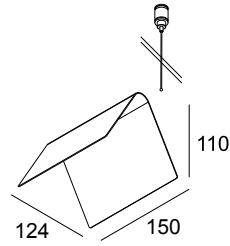

JIHA! S B
24814 0020 B

AVAILABLE IN
BLACK 24814 0020 B

 [View on website](#)

General info

LOCATION	indoor
WEIGHT (KG)	0.4

For detailed installation instructions, please consult the manual: [24814_0020_HAND.pdf](#)