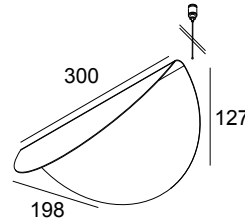

JIHA! R B
24814 0030 B

AVAILABLE IN
BLACK 24814 0030 B

 [View on website](#)

General info

	LOCATION	indoor
	WEIGHT (KG)	0.9

For detailed installation instructions, please consult the manual: [24814_0030_HAND.pdf](#)