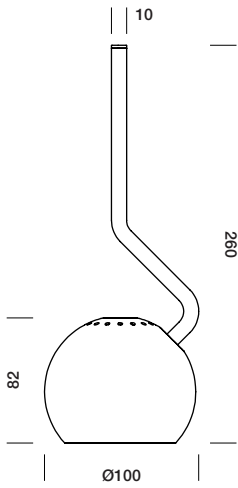

SPIN SUSPENSION

LAMP TYPE	LED
COLOUR TEMP.	2700K
WATTAGE	13W
VOLTAGE	350mA
LUMEN	1300
GEAR	NOT INCLUDED
CLASS	2

ORDER CODE

BLACK	T80H1DZL
WHITE	T80H1DWL

SPIN SURFACE

VOLTAGE	230V
GEAR	INCLUDED
CLASS	1

ORDER CODE NON DIM

BLACK	T80P1DZL
WHITE	T80P1DWL

ORDER CODE 1-10V/PUSH

BLACK	T80P1DZLD
WHITE	T80P1DWLD

SPIN RECESSED

VOLTAGE	230V
GEAR	INCLUDED
CLASS	2

ORDER CODE NON DIM

BLACK	T80P2DZL
WHITE	T80P2DWL

ORDER CODE 1-10V/PUSH

BLACK	T80P2DZLD
WHITE	T80P2DWLD

SPIN CEILING/WALL

LAMP TYPE	LED
COLOUR TEMP.	2700K
WATTAGE	13W
VOLTAGE	350mA
LUMEN	1300
GEAR	NOT INCLUDED
CLASS	2

ORDER CODE

BLACK	T80A1DZL
WHITE	T80A1DWL

SPIN SURFACE

VOLTAGE	230V
GEAR	INCLUDED
CLASS	1

ORDER CODE NON DIM

BLACK	T80P3DZL
WHITE	T80P3DWL

SPIN RECESSED (CEILING)

VOLTAGE	230V
GEAR	INCLUDED
CLASS	2

ORDER CODE NON DIM

BLACK	T80P2DZL
WHITE	T80P2DWL

ORDER CODE 1-10V/PUSH

BLACK	T80P2DZLD
WHITE	T80P2DWLD