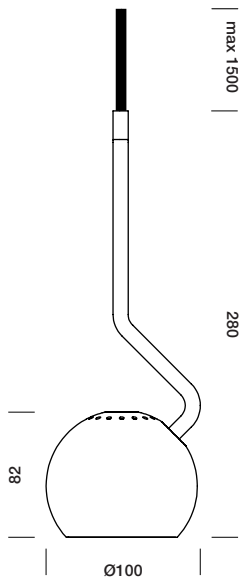

SPIN SUSPENSION

LAMP TYPE	LED
COLOUR TEMP.	2700K
WATTAGE	13W
VOLTAGE	350mA
LUMEN	1300
GEAR	NOT INCLUDED
CLASS	2

ORDER CODE

BLACK	T80H1DZL
WHITE	T80H1DWL

SPIN SURFACE

VOLTAGE	230V
GEAR	INCLUDED
CLASS	1

ORDER CODE NON DIM

BLACK	T80P1DZL
WHITE	T80P1DWL

ORDER CODE 1-10V/PUSH

BLACK	T80P1DZLD
WHITE	T80P1DWLD

SPIN RECESSED

VOLTAGE	230V
GEAR	INCLUDED
CLASS	2

ORDER CODE NON DIM

BLACK	T80P2DZL
WHITE	T80P2DWL

ORDER CODE 1-10V/PUSH

BLACK	T80P2DZLD
WHITE	T80P2DWLD

SPIN CEILING/WALL

LAMP TYPE	LED
COLOUR TEMP.	2700K
WATTAGE	13W
VOLTAGE	350mA
LUMEN	1300
GEAR	NOT INCLUDED
CLASS	2

ORDER CODE

BLACK	T80A1DZL
WHITE	T80A1DWL

SPIN SURFACE

VOLTAGE	230V
GEAR	INCLUDED
CLASS	1

ORDER CODE NON DIM

BLACK	T80P3DZL
WHITE	T80P3DWL

SPIN RECESSED (CEILING)

VOLTAGE	230V
GEAR	INCLUDED
CLASS	2

ORDER CODE NON DIM

BLACK	T80P2DZL
WHITE	T80P2DWL

ORDER CODE 1-10V/PUSH

BLACK	T80P2DZLD
WHITE	T80P2DWLD