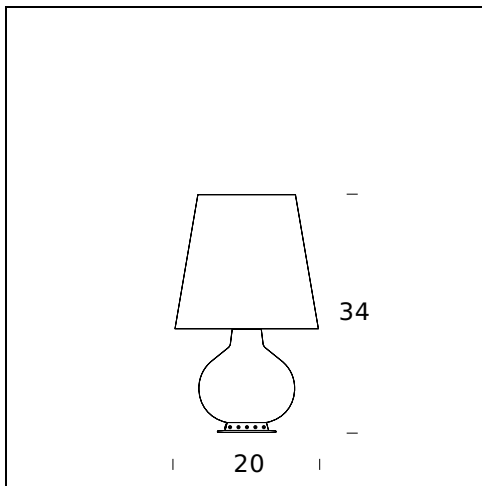

CODE: F185300125..NE

DIMENSIONS: Ø 20 x 34 cm

MATERIALS: Glass

COLORS

- Black
- Light Grey
- Purple Amethyst

BULB: LED 1x21W E27 (2700K, 2500Lm) + LED 2x4W G9 (2700K, 2x400Lm) or HA 1x100W E27 (2900K, 1800Lm) + HA 2x30W G9 (2700K, 2x405Lm)

PLUG: Black

POWER CORD: Black

CERTIFICATIONS AND SYMBOLS:

MODEL NAME: Fontana

CODE: F185300100BINE

DIMENSIONS: ø 20 x 34 cm

MATERIALS: Glass

COLORS

PLUG: Black

POWER CORD: Black

CERTIFICATIONS AND SYMBOLS:

MODEL NAME: Fontana

CODE: F185305100BINE

DIMENSIONS: Ø 32 x 53 cm

MATERIALS: Glass

COLORS

CODE: F185310100BINE

DIMENSIONS: Ø 47x78 cm

MATERIALS: Glass

COLORS

White

BULB: LED 1x21W E27 (2700K, 2500Lm) + LED 4x4W E27 (2700K, 4x400Lm) + LED 2x4,5W E14 (2700K, 2x470Lm) or HA 1x100W E27 (2900K, 1800Lm) + HA 4x46W E27 (2700K, 4x700Lm) + HA 2x30W E14 (2700K, 2x405Lm)