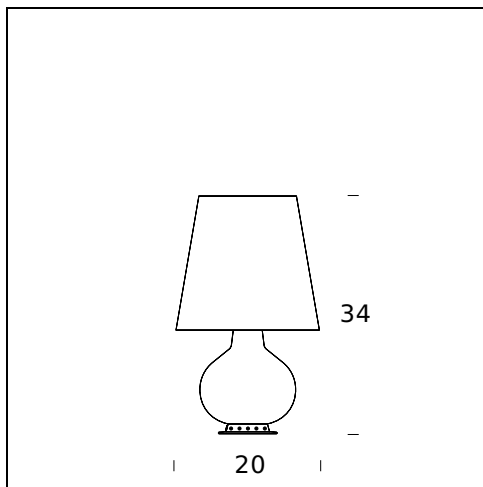

TECHNICAL SHEET

Table lamp with dual or triple controls. Metal frame finish. Shade and base in frosted blown glass. Black power cable, plug and switch.

MODEL NAME: Fontana

CODE: F185300125..NE

DIMENSIONS: Ø 20 x 34 cm

MATERIALS: Glass

COLORS

- Black
- Light Grey
- Purple Amethyst

BULB: LED 1x21W E27 (2700K, 2500Lm) + LED 2x4W G9 (2700K, 2x400Lm) or HA 1x100W E27 (2900K, 1800Lm) + HA 2x30W G9 (2700K, 2x405Lm)

PLUG: Black

POWER CORD: Black

CERTIFICATIONS AND SYMBOLS: