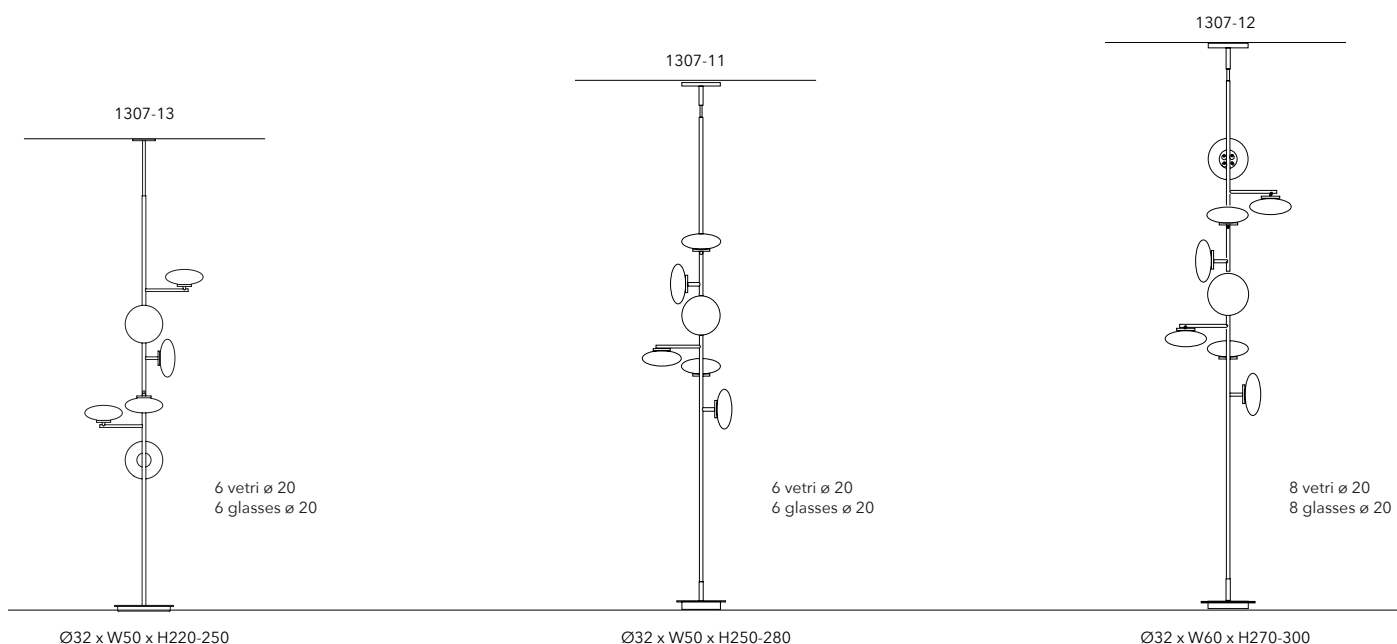

TECHNICAL SHEET

1307-13 EXTRA SMALL

Mounting: Lampada terra-cielo / Floor-ceiling lamp

Environment: Indoor - IP20

Materials: Metallo / Metal

Voltage: 220-240V 50/60Hz

Source: LED 6x 6W - CRI=90

Color Temperature: 3000K / 2700K

Lighting Control: Dimmer on cable

1307-11 SMALL

Mounting: Lampada terra-cielo / Floor-ceiling lamp

Environment: Indoor - IP20

Materials: Metallo / Metal

Voltage: 220-240V 50/60Hz

Source: LED 6x 6W - CRI=90

Color Temperature: 3000K / 2700K

Lighting Control: Dimmer on cable

1307-12 LARGE

Mounting: Lampada terra-cielo / Floor-ceiling lamp

Environment: Indoor - IP20

Materials: Metallo / Metal

Voltage: 220-240V 50/60Hz

Source: LED 8x 6W - CRI=90

Color Temperature: 3000K / 2700K

Lighting Control: Dimmer on cable