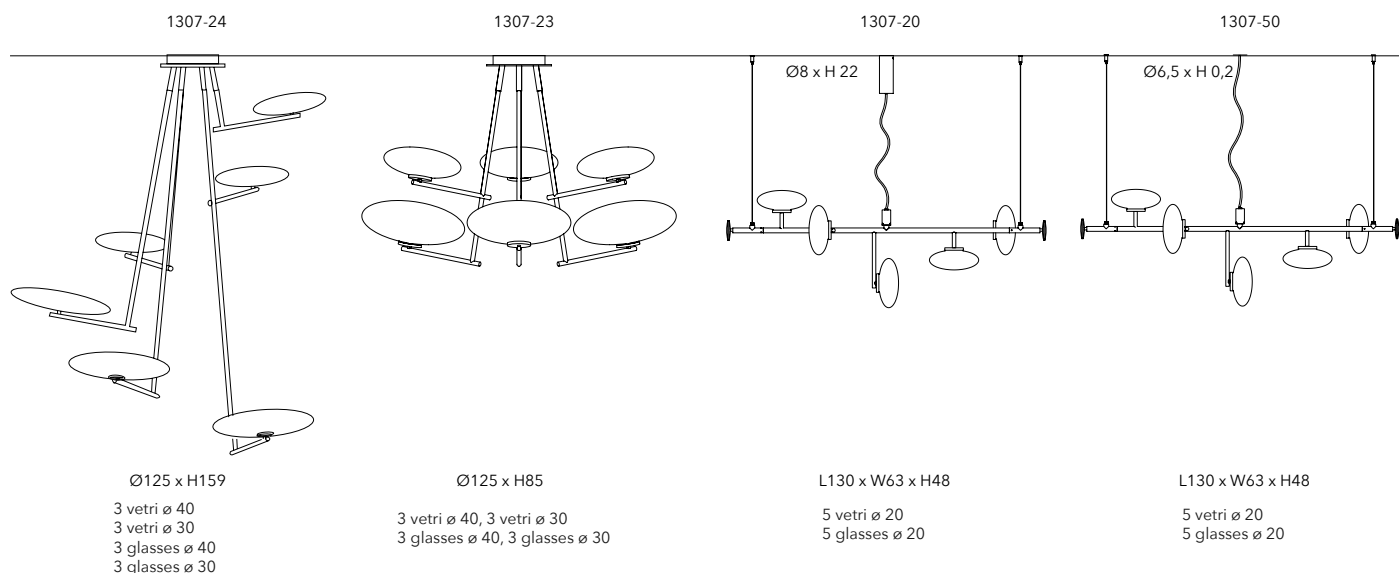

1307-50 HORIZONTAL WITH RECESSED CANOPY

Mounting: Sospensione / Suspension

Environment: Indoor - IP20

Materials: Bronzo e Metallo / Bronze and Metal

Voltage: 24V

Color Temperature: 3000K/2700K

Source: LED 5 x 6W - CRI=90

**Driver remoto non incluso/
Remote driver not included**