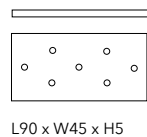

AA18-L-92-08
 Titanio / Titanium

Piastra lineare con massimo 8 attacchi
 Linear plate with max 8 fittings

AA01-L-138-08
 Bianco opaco / Matt white

AA18-L-138-08
 Titanio / Titanium

Piastra lineare con massimo 8 attacchi
 Linear plate with max 8 fittings