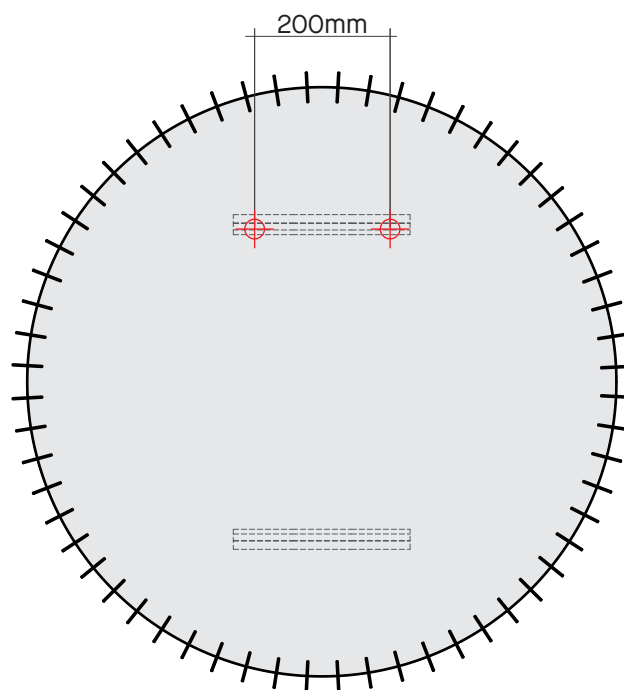

Ray Black & Ray Gold
2930.3x1

deknu dtmirrors.com | Products | Ray | scroll to INSTRUCTION MANUAL

suspension accessories delivered with the mirror

 Do not lift the mirror at the frame as the metal lamellae may bend out of shape