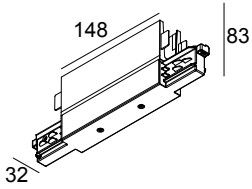

# TRACK 3F DIM H MIDDLE SUPPLY W

200 14 14 W

AVAILABLE IN  
**BLACK** 200 14 14 B  
**WHITE** 200 14 14 W

 [View on website](#)

## General info

<b>LOCATION</b>	indoor
<b>INGRESS PROTECTION</b>	IP20
<b>WEIGHT (KG)</b>	0.1