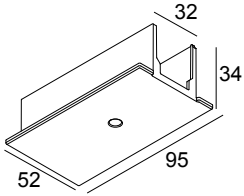

TRACK 3F DIM IN RECESSED COVER END SUPPLY W

200 13 11 W

AVAILABLE IN
BLACK 200 13 11 B
WHITE 200 13 11 W

 [View on website](#)

General info

| | |
|-------------|--------|
| LOCATION | indoor |
| WEIGHT (KG) | 0.1 |

For detailed installation instructions, please consult the manual: [200_13_4x0_HAND.pdf](#)

WHERE USED

- 200 13 410** TRACK 3F DIM IN 1m
- 200 13 420** TRACK 3F DIM IN 2m
- 200 13 430** TRACK 3F DIM IN 3m