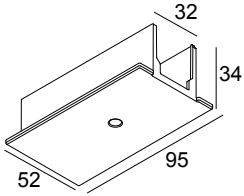

TRACK 3F DIM IN RECESSED COVER END SUPPLY W

200 13 11 W

AVAILABLE IN
BLACK 200 13 11 B
WHITE 200 13 11 W

 [View on website](#)

General info

LOCATION	indoor
WEIGHT (KG)	0.1

For detailed installation instructions, please consult the manual: [200_13_4x0_HAND.pdf](#)

WHERE USED

- 200 13 410** TRACK 3F DIM IN 1m
- 200 13 420** TRACK 3F DIM IN 2m
- 200 13 430** TRACK 3F DIM IN 3m

Notes: