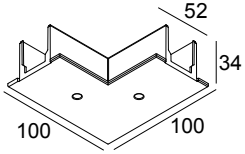

# TRACK 3F DIM IN RECESSED COVER CORNER 90° B

200 13 12 B

AVAILABLE IN  
**BLACK** 200 13 12 B  
**WHITE** 200 13 12 W

 [View on website](#)

## General info

LOCATION	indoor
WEIGHT (KG)	0.1

For detailed installation instructions, please consult the manual: [200\\_13\\_4x0\\_HAND.pdf](#)