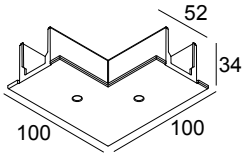

TRACK 3F DIM IN RECESSED COVER CORNER 90° W

200 13 12 W

AVAILABLE IN
BLACK 200 13 12 B
WHITE 200 13 12 W

 [View on website](#)

General info

LOCATION	indoor
WEIGHT (KG)	0.1

For detailed installation instructions, please consult the manual: [200_13_4x0_HAND.pdf](#)

WHERE USED

- 200 13 410** TRACK 3F DIM IN 1m
- 200 13 420** TRACK 3F DIM IN 2m
- 200 13 430** TRACK 3F DIM IN 3m

Notes: