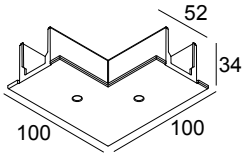

## TRACK 3F DIM IN RECESSED COVER CORNER 90° W

200 13 12 W

AVAILABLE IN  
**BLACK** 200 13 12 B  
**WHITE** 200 13 12 W

 [View on website](#)

### General info

|             |        |
|-------------|--------|
| LOCATION    | indoor |
| WEIGHT (KG) | 0.1    |

For detailed installation instructions, please consult the manual: [200\\_13\\_4x0\\_HAND.pdf](#)