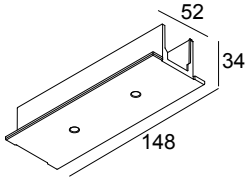

# TRACK 3F DIM IN RECESSED COVER MIDDLE SUPPLY B

200 13 14 B

AVAILABLE IN  
**BLACK** 200 13 14 B  
**WHITE** 200 13 14 W

 [View on website](#)

## General info

<b>LOCATION</b>	indoor
<b>WEIGHT (KG)</b>	0.1

For detailed installation instructions, please consult the manual: [200\\_13\\_4x0\\_HAND.pdf](#)