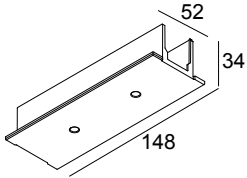

TRACK 3F DIM IN RECESSED COVER MIDDLE SUPPLY W

200 13 14 W

AVAILABLE IN
BLACK 200 13 14 B
WHITE 200 13 14 W

 [View on website](#)

General info

LOCATION	indoor
WEIGHT (KG)	0.1

For detailed installation instructions, please consult the manual: [200_13_4x0_HAND.pdf](#)

WHERE USED

- 200 13 410** TRACK 3F DIM IN 1m
- 200 13 420** TRACK 3F DIM IN 2m
- 200 13 430** TRACK 3F DIM IN 3m

Notes: