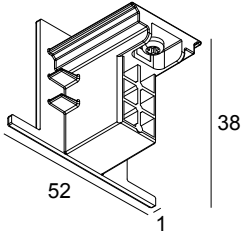

TRACK 3F DIM IN END CAP B

200 13 41 B

AVAILABLE IN

BLACK 200 13 41 B

WHITE 200 13 41 W

 [View on website](#)

General info

LOCATION	indoor
WEIGHT (KG)	0.1

For detailed installation instructions, please consult the manual: [200_13_4x0_HAND.pdf](#)

WHERE USED

200 13 410 TRACK 3F DIM IN 1m

200 13 420 TRACK 3F DIM IN 2m

200 13 430 TRACK 3F DIM IN 3m

Notes: