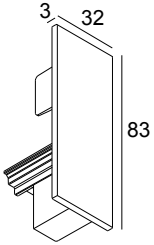

TRACK 3F DIM H END CAP W

200 14 41 W

AVAILABLE IN

BLACK 200 14 41 B

WHITE 200 14 41 W

 [View on website](#)

General info

LOCATION	indoor
WEIGHT (KG)	0.1

For detailed installation instructions, please consult the manual: [200_14_4x0_HAND.pdf](#)

WHERE USED

200 14 410 TRACK 3F DIM H 1m

200 14 420 TRACK 3F DIM H 2m

200 14 430 TRACK 3F DIM H 3m

Notes: