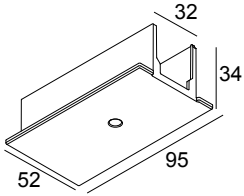

TRACK 3F DIM IN RECESSED COVER END SUPPLY B

200 13 11 B

AVAILABLE IN
BLACK 200 13 11 B
WHITE 200 13 11 W

 [View on website](#)

General info

LOCATION	indoor
WEIGHT (KG)	0.1

For detailed installation instructions, please consult the manual: [200_13_4x0_HAND.pdf](#)

WHERE USED

- 200 13 410** TRACK 3F DIM IN 1m
- 200 13 420** TRACK 3F DIM IN 2m
- 200 13 430** TRACK 3F DIM IN 3m

Notes: