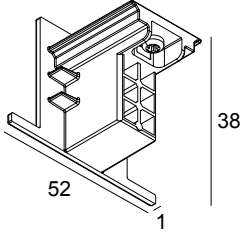

TRACK 3F DIM IN END CAP W

200 13 41 W

AVAILABLE IN

BLACK 200 13 41 B

WHITE 200 13 41 W

 [View on website](#)

General info

LOCATION	indoor
WEIGHT (KG)	0.1

For detailed installation instructions, please consult the manual: [200_13_4x0_HAND.pdf](#)

WHERE USED

200 13 410 TRACK 3F DIM IN 1m

200 13 420 TRACK 3F DIM IN 2m

200 13 430 TRACK 3F DIM IN 3m

Notes: