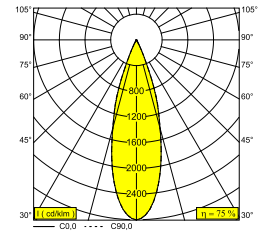

[View on website](#)

General info

LOCATION	indoor
INSTALLATION	Ceiling Recessed
CUTOUT SHAPE/SIZE (MM)	round - Ø KIT
RECESSED DEPTH (MM)	75
INGRESS PROTECTION	IP20
WEIGHT (KG)	0.2
ADJUSTABILITY	0° to 45° swiveling, 355° rotatable
INFORMATION	REFLECTOR FL-30° EXCL.LED POWER SUPPLY 350-1050mA-DC UHO TUBE B included