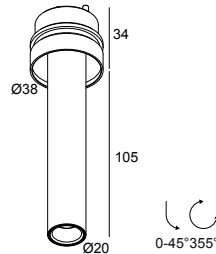

[View on website](#)

General info

LOCATION	indoor
INSTALLATION	Ceiling Recessed
CUTOUT SHAPE/SIZE (MM)	round - Ø KIT
RECESSED DEPTH (MM)	75
INGRESS PROTECTION	IP20
WEIGHT (KG)	0.2
ADJUSTABILITY	0° to 45° swiveling, 355° rotatable
INFORMATION	REFLECTOR FL-30° EXCL.LED POWER SUPPLY 350-1050mA-DC UHO TUBE B included

Requirements

MOUNTING KIT UHO L TRIMLESS
LED POWER SUPPLY 350 / 500 / 700 / 1050mA-DC DIM (Remote)

UHO L TRIMLESS 92730 GC

27217 9220 GC

For detailed installation instructions, please consult the manual: [27217_XXX0_HAND.pdf](#)