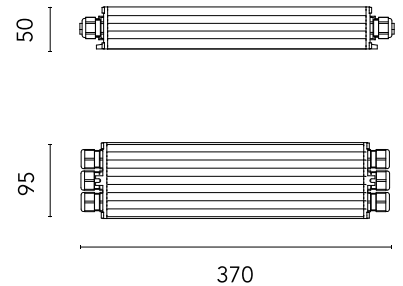

FLOS

■ F990B22A000 Black

Power supply with DMX interface for RGB fixtures 36W/220÷240v- 3CH x 350mA (3CH x 10 x 1W) DMX control allowed IP67 Class I Selv Eq.

Designed by FLOS Outdoor

Are you a professional and your project needs consulting and support?

BOOK AN APPOINTMENT

Main specifications

Environments Outdoor wet location

Physical

Colour Black

IP internal 67

IP

67