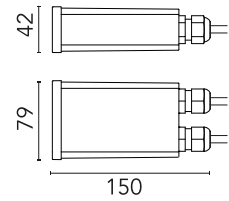

FLOS

RF25757 Black

Power supply 24V 10W / 110-240V IP67 Class II selv._Non Dimmable

Are you a professional and your project needs consulting and support?

BOOK AN APPOINTMENT

Main specifications

Environments	Outdoor wet location
Ilcos	No

Physical

Colour	Black
Trim	No
IP internal	67
IP external	67

IP	IP
67	67

Electrical

Emergency type	No
----------------	----