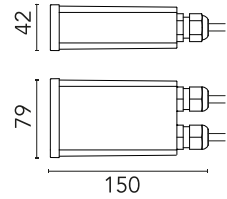

FLOS

RF25752 Black

Power supply 24Vdc 20W / 220- 240V IP67 Class II selv. Non Dimmable

Are you a professional and your project needs consulting and support?

BOOK AN APPOINTMENT

Main specifications

Environments	Outdoor wet location
Ilcos	No

Physical

Colour	Black
Trim	No
IP internal	67
IP external	67

IP	IP
67	67

Electrical

Emergency type	No
----------------	----