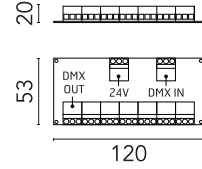

FLOS

 F990B13A000 Green

DMX splitter 512

Are you a professional and your project needs consulting and support?

[BOOK AN APPOINTMENT](#)

Main specifications

Environments	Outdoor wet location
Ilcos	No

Physical