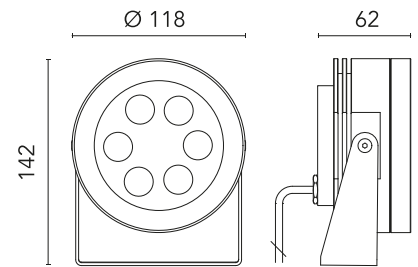

FLOS

FA1052551218 Deep Brown

Aimer 4 Constant Voltage NEW

Designed by FLOS Outdoor

LED source included. Remote electrical power supply 24V dc ON/OFF to be ordered separately. Parallel connection. Equipped with a 2000 mm protruding section of neoprene cable and a kit with crimpable connectors and adhesive heat-shrinkable sleeves that guarantee the tightness of the connection. Fixing bracket included. Extraclear transparent glass. The metal nail for ground installation needs to be ordered separately.

Are you a professional and your project needs consulting and support?

[BOOK AN APPOINTMENT](#)

Main specifications

Mounting	Ceiling, Wall, Ground
Environments	Outdoor wet location
LED type	Power LED
Number of heads	1
Power (W)	10
System power (W)	10
Source flux (lm)	834
System flux (lm)	535

Physical

Colour	Deep Brown
Orientation	Directional
Longitudinal tilting (°)	185
IP internal	66/67

Download

Mounting instructions [↓ ZIP](#)

Photometric Files

LDT / IES [↓ ZIP](#)

Technical Drawings

2D [↓ ZIP](#)

F990C00A000

2 way terminal block 4 poles IP68
H2O stop. (ø5,5÷12mm cable)

OPTIONAL
Accessory

F990C010000

3/4 way terminal block 4 poles
IP68 H2O stop. (ø5,5÷12mm
cable)

OPTIONAL
Power supply

RF25752

Power supply 24Vdc 20W / 220-
240V IP67 Class II selv. Non
Dimmable