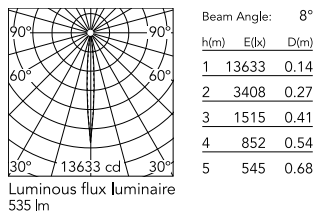

Physical

Colour	Deep Brown
Orientation	Directional
Longitudinal tilting (°)	185
IP internal	66/67

Download

Mounting instructions [↓ ZIP](#)

Photometric Files

LDT / IES [↓ ZIP](#)

Technical Drawings

2D [↓ ZIP](#)

3D [↓ ZIP](#)

Ecodesign and Energy Labelling

This product contains a light source of energy efficiency class F

Replaceable (LED only) light source by a professional

Schematic light drawing

Photometric

Lighting type	Direct
Light distribution	Symmetric
CCT (K)	3000
CRI>	80
Beam angle C0-180 (°)	8
Beam angle C90-270 (°)	8