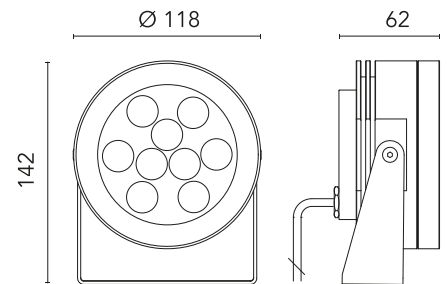

FLOS

FA1052511212 Forest Green

Aimer 5 Constant Voltage NEW

Designed by FLOS Outdoor

LED source included. Remote electrical power supply 24V dc ON/OFF to be ordered separately. Parallel connection. Equipped with a 2000 mm protruding section of neoprene cable and a kit with crimpable connectors and adhesive heat-shrinkable sleeves that guarantee the tightness of the connection. Fixing bracket included. Extraclear transparent glass. The metal nail for ground installation needs to be ordered separately.

Are you a professional and your project needs consulting and support?

[BOOK AN APPOINTMENT](#)

Main specifications

Mounting	Ceiling, Wall, Ground
Environments	Outdoor wet location
LED type	Power LED
Number of heads	1
Power (W)	14
System power (W)	14
Source flux (lm)	1333
System flux (lm)	855

Physical

Colour	Forest Green
Orientation	Directional
Longitudinal tilting (°)	185
IP internal	66/67

Download

Mounting instructions [↓ ZIP](#)

Photometric Files

LDT / IES [↓ ZIP](#)

Technical Drawings

2D [↓ ZIP](#)