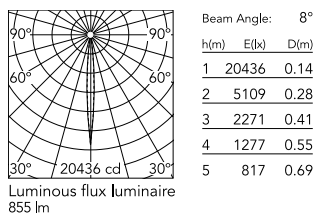

Physical

Colour	Forest Green
Orientation	Directional
Longitudinal tilting (°)	185
IP internal	66/67

Download

Mounting instructions [↓ ZIP](#)

Photometric Files

LDT / IES [↓ ZIP](#)

Technical Drawings

2D [↓ ZIP](#)

3D [↓ ZIP](#)

Ecodesign and Energy Labelling

This product contains a light source of energy efficiency class F

Replaceable (LED only) light source by a professional

Schematic light drawing

Photometric

Lighting type	Direct
Light distribution	Symmetric
CCT (K)	4000
CRI>	80
Beam angle C0-180 (°)	8
Beam angle C90-270 (°)	8